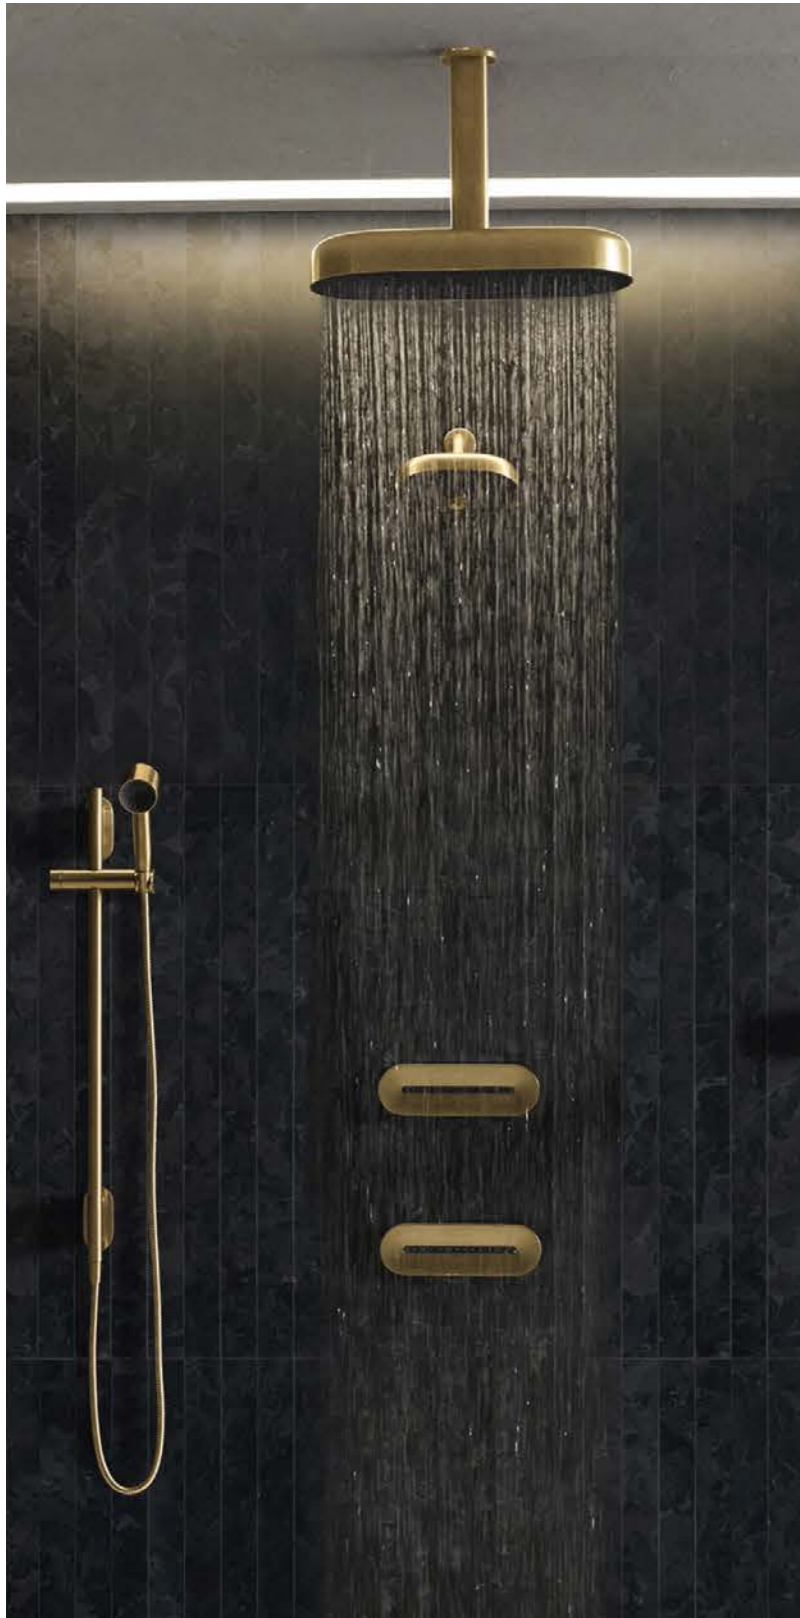

KOHLER SHOWERING AFFAIRS

Introducing Kohler's curated showering affairs, designed to make every shower a joyful escape from the mundane.

ACTIWATER

Controlling Valve: Anthem Mechanical
Deep Pulse Water Massage - indulge in a deep, pulsating massage that targets key areas with precise body jets, invigorating your senses and preparing you for whatever the day may bring.

STEAMKARE

Controlling Valve: Anthem Digital
Add a luxurious embrace of steam to your invigorating massage experience. Immerse yourself in a cloud of steam, melting away stress and tension while the targeted water jets soothe your muscles.

SPARLOUR

Controlling Valve: DTV+
Elevate your daily routine with a multi-sensory spa experience. Dual temperature zones allow for personalized comfort, while targeted massage jets soothe your entire body, including shoulders, for an intensely rejuvenating experience.