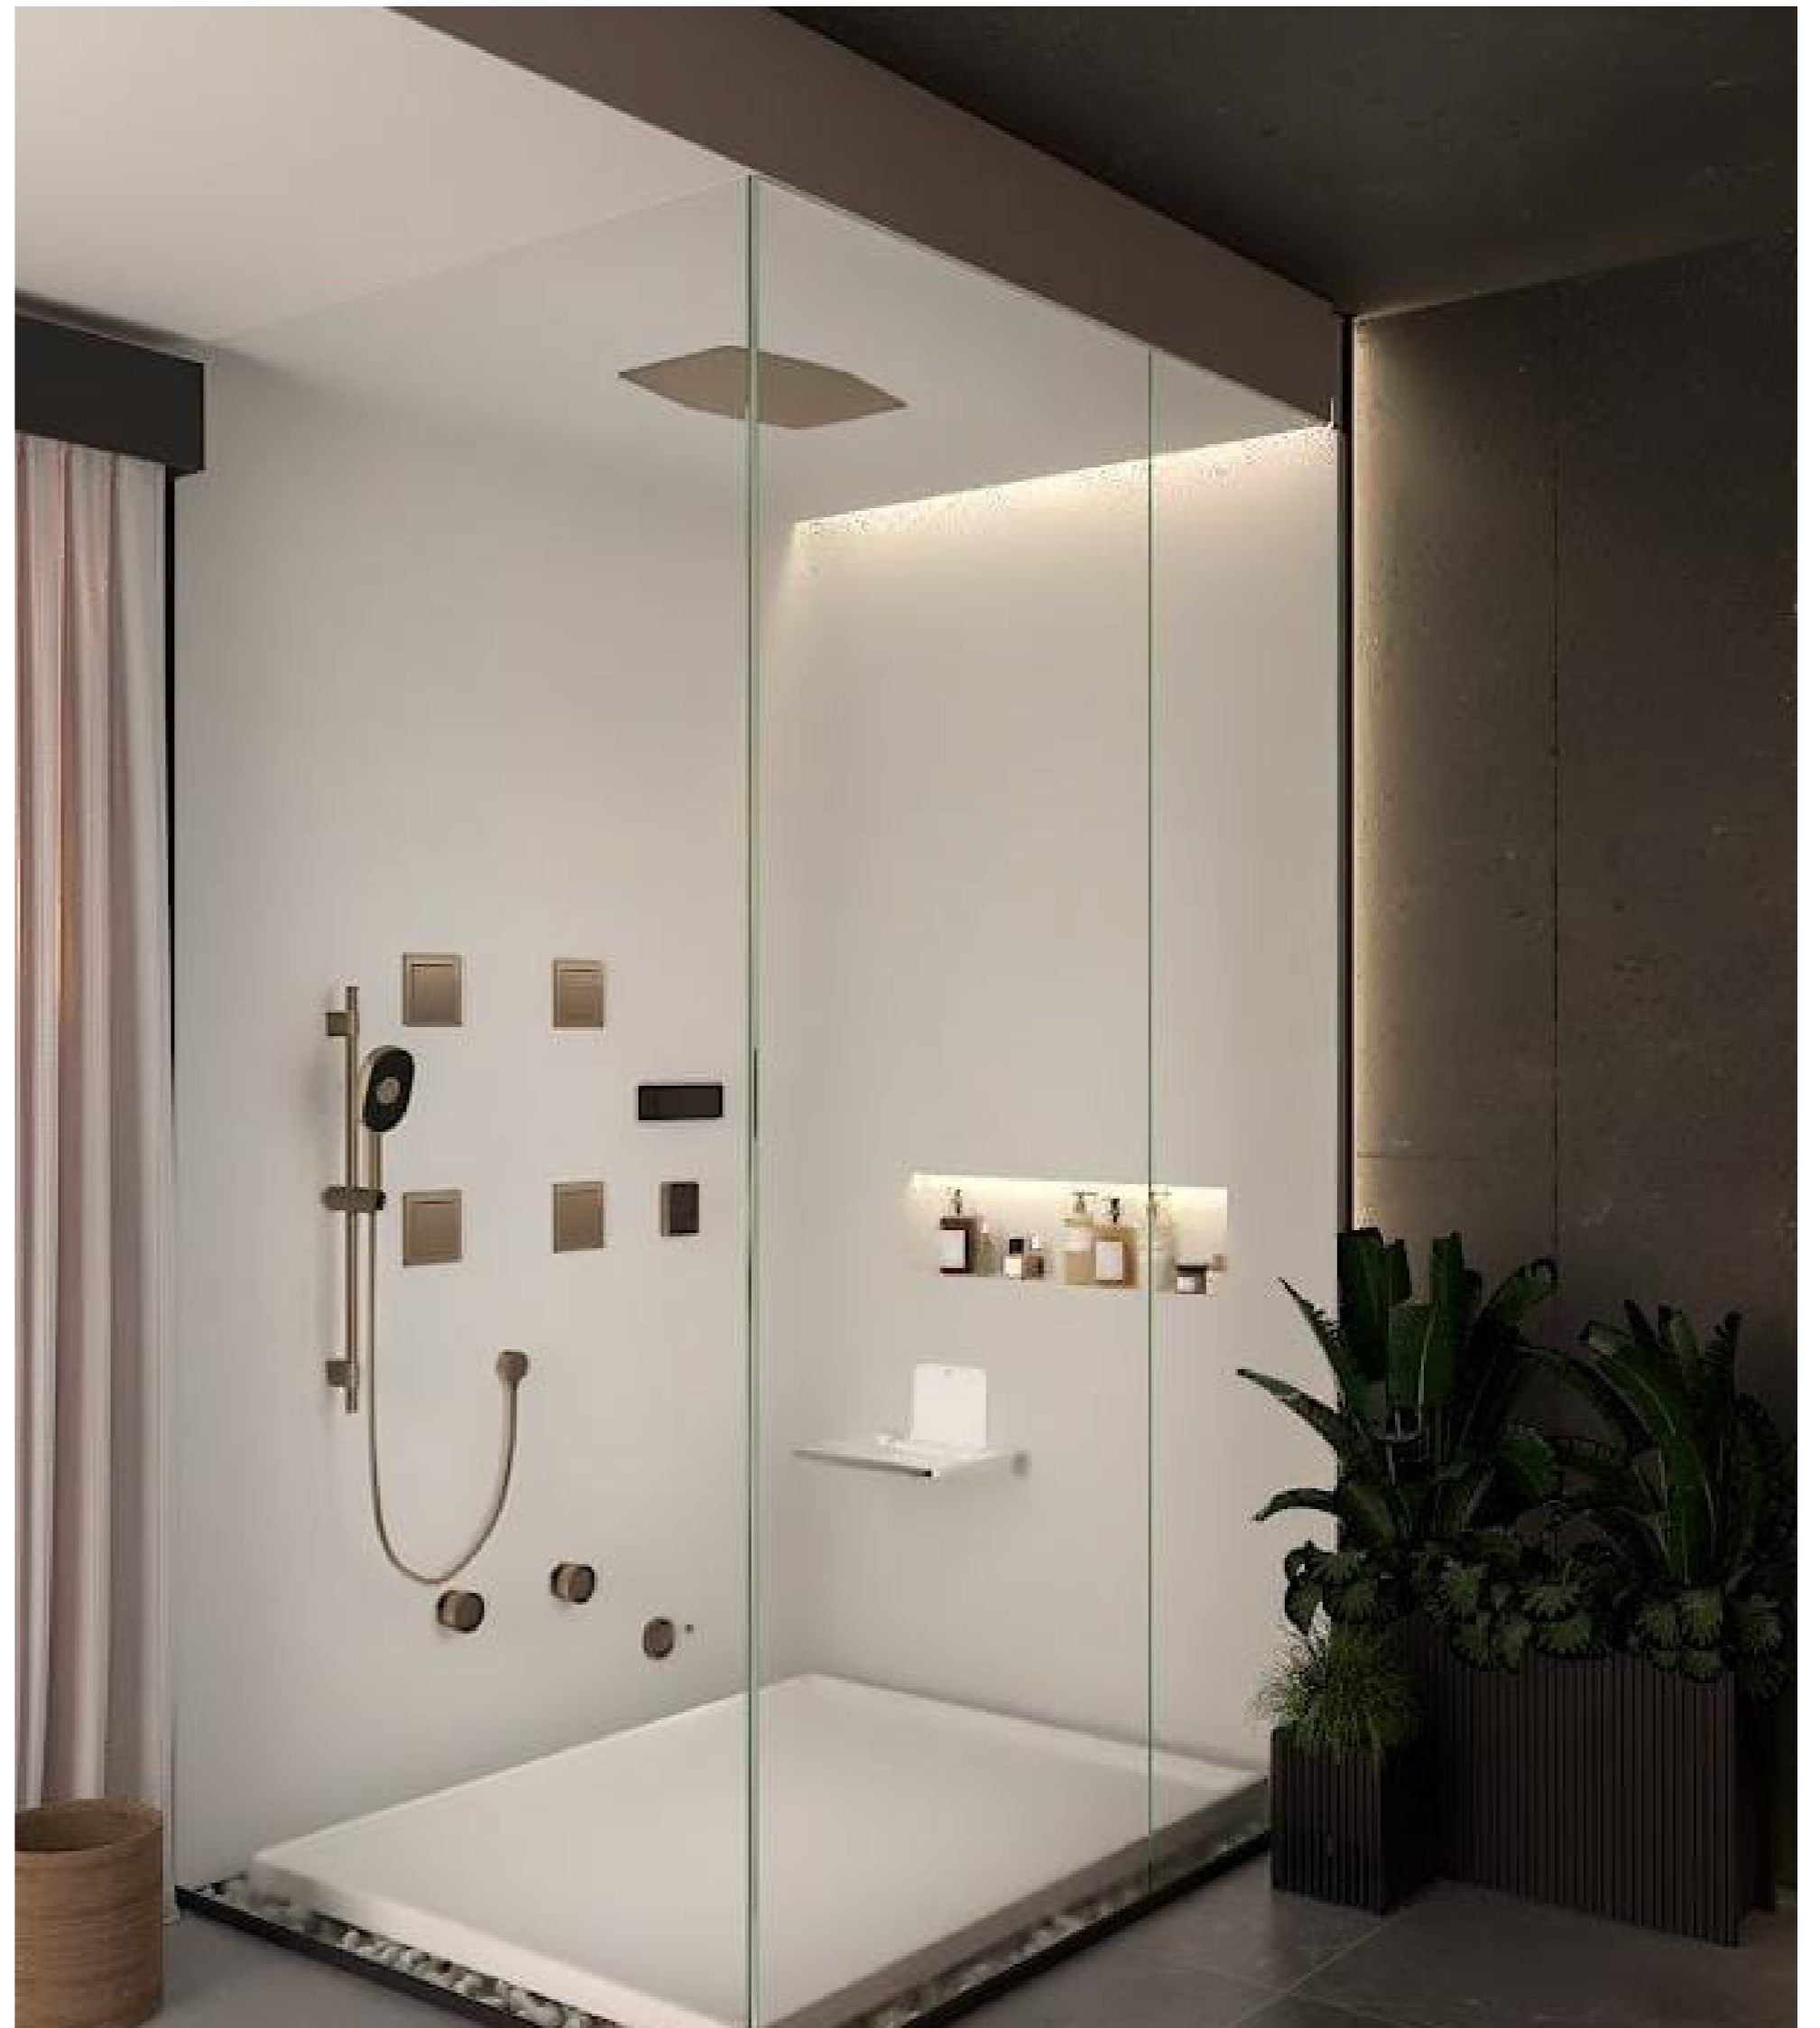

SteamKare Package 1

S.No.	Product	SKU	Total MRP
1.	ModernLifeEdge™ Hexagon Dual Flow 425mm x 330mm rainpanel	29959IN-BV	1,68,000
2.	Watertile™ Square 54-nozzle body jet with soothing spray (4)	8002IN-BV	72,800
3.	Statement™ Round deep massage body spray (2)	26299IN-BV	25,200
4.	Statement™ Three-function Oblong 2.5gpm/9.5Lpm handshower	26284IN-BV	9,370
5.	Anthem™ 6 outlet digital thermostatic valve	28212IN-NA	2,10,000
6.	Anthem™ 2-6 outlet digital control	28214-BL	1,10,000
7.	Invigoration™ Steam Generator, 5 KW	5525-NA	1,52,000
8.	Invigoration™ Small drain pan	5559-NA	15,000
9.	Invigoration™ Single Control Kit	5557-BV	43,000
10.	Handshower Hose	12067IN-BV	2,800
11.	Handshower Slide Bar	8524T-BV	23,520
12.	Wall Supply Elbow	16381IN-BV	6,000
13.	Wall hung shower seat with load bearing upto 150kgs	20526IN-0	12,000

Live it up in

Brushed Bronze BV	₹8,49,690		
Rose Gold RGD	₹8,36,690	French Gold AF	₹8,04,070
		Matte Black BL	₹8,36,070
		Polished Chrome CP	₹7,35,300