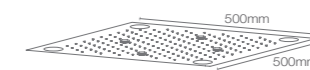

Polished Chrome CP ₹7,46,220

- Katalyst™ Air Rain Shower
- Hydro Massage
- 4 LED lights that change colour

Option 2

MODERNLIFE EDGE® | 29959IN-CP

Hexagon 425mm x 330mm rainpanel