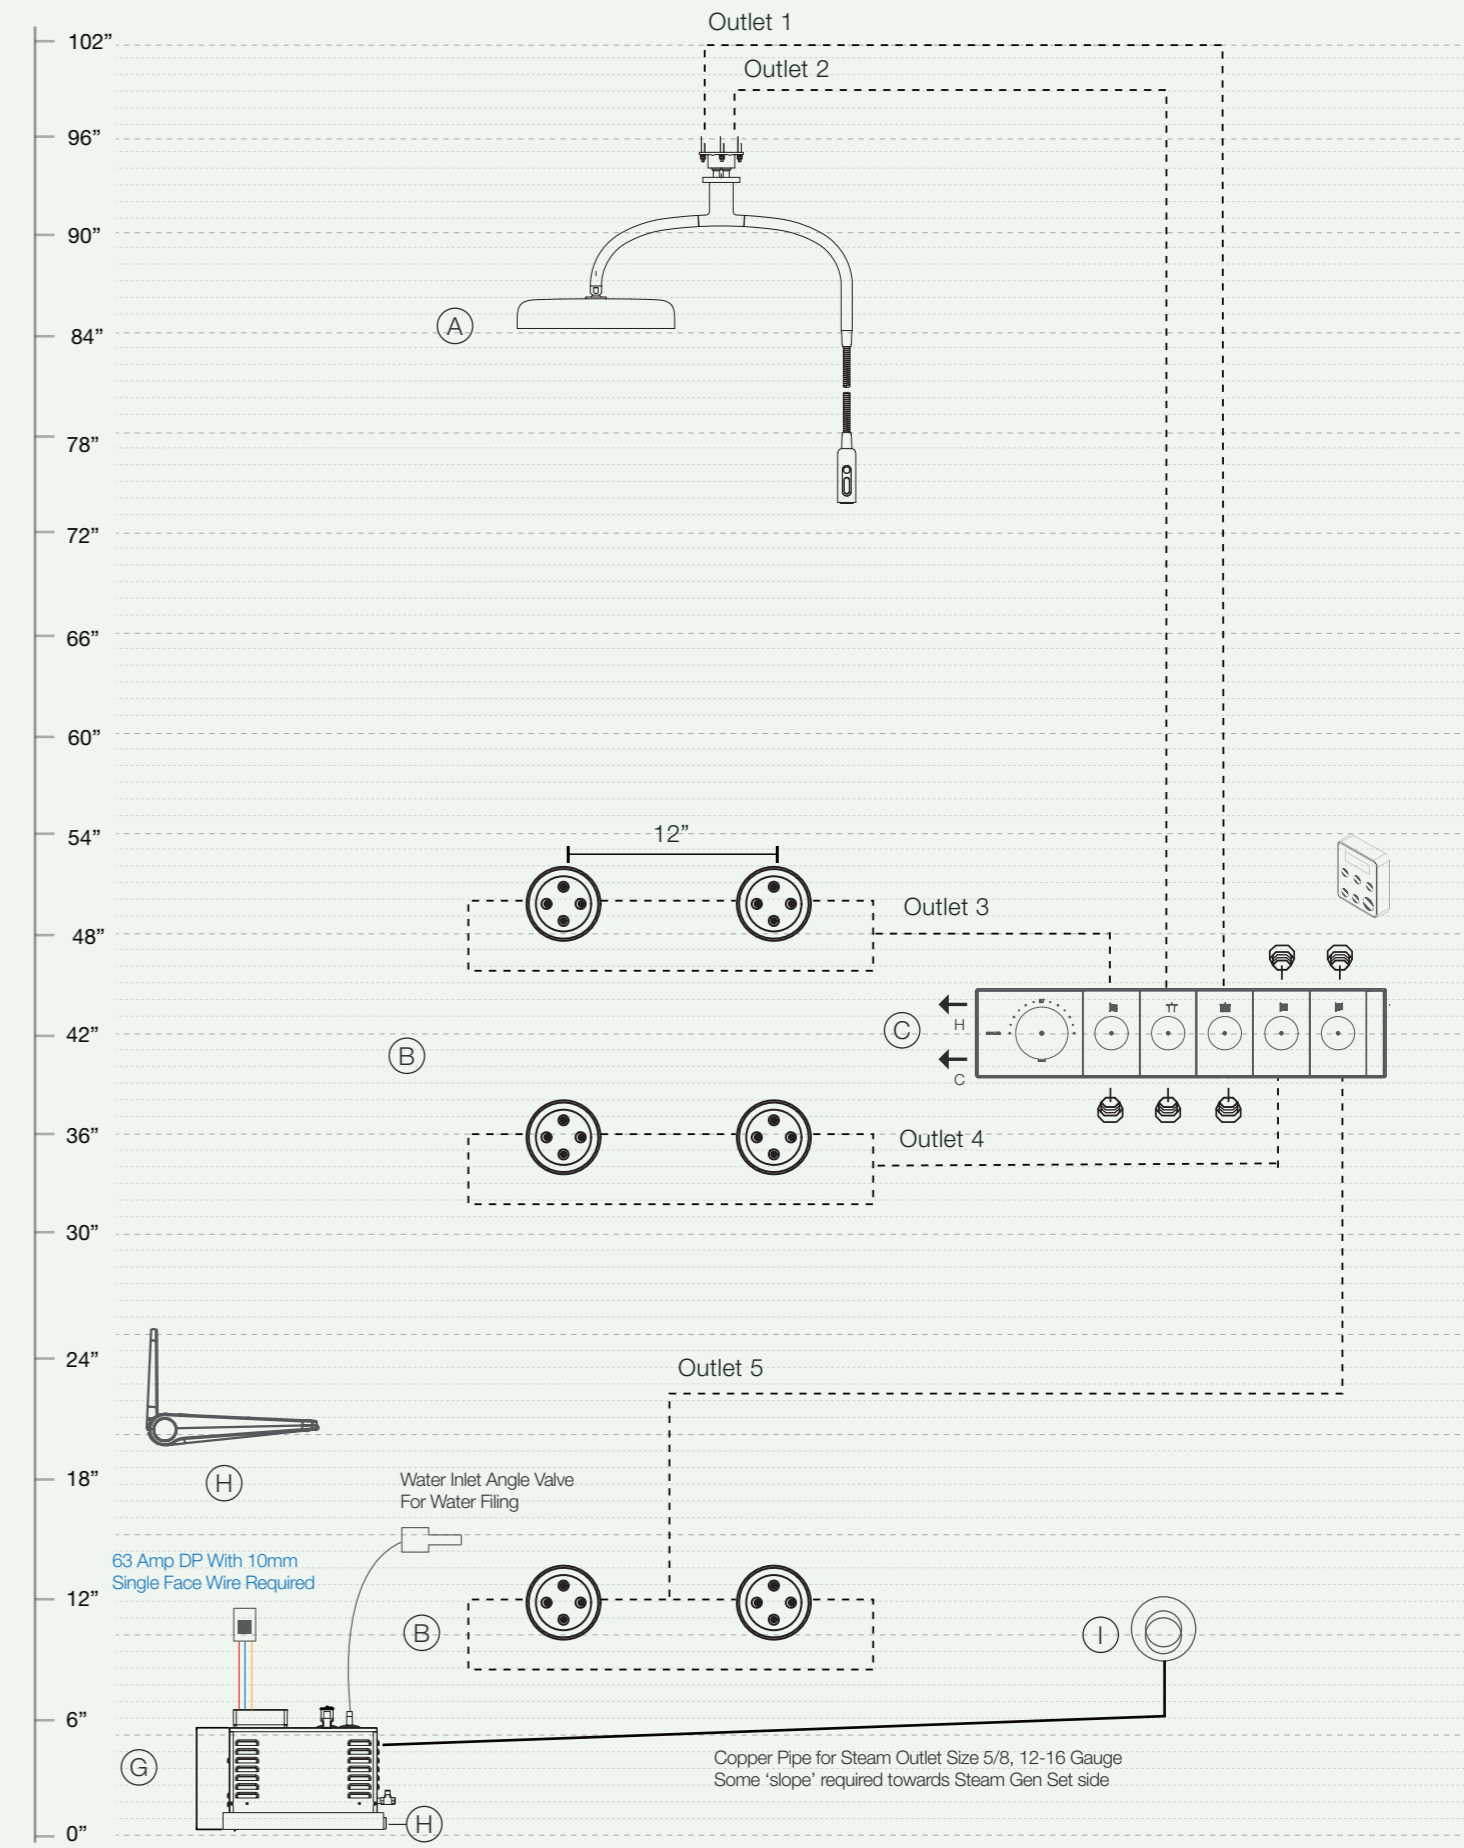

Installation Guide

- The heights are taken from above the finished floor.
- Body Jets height is optimized for users between 5 feet and 5'6". Additional inches can be added as required.