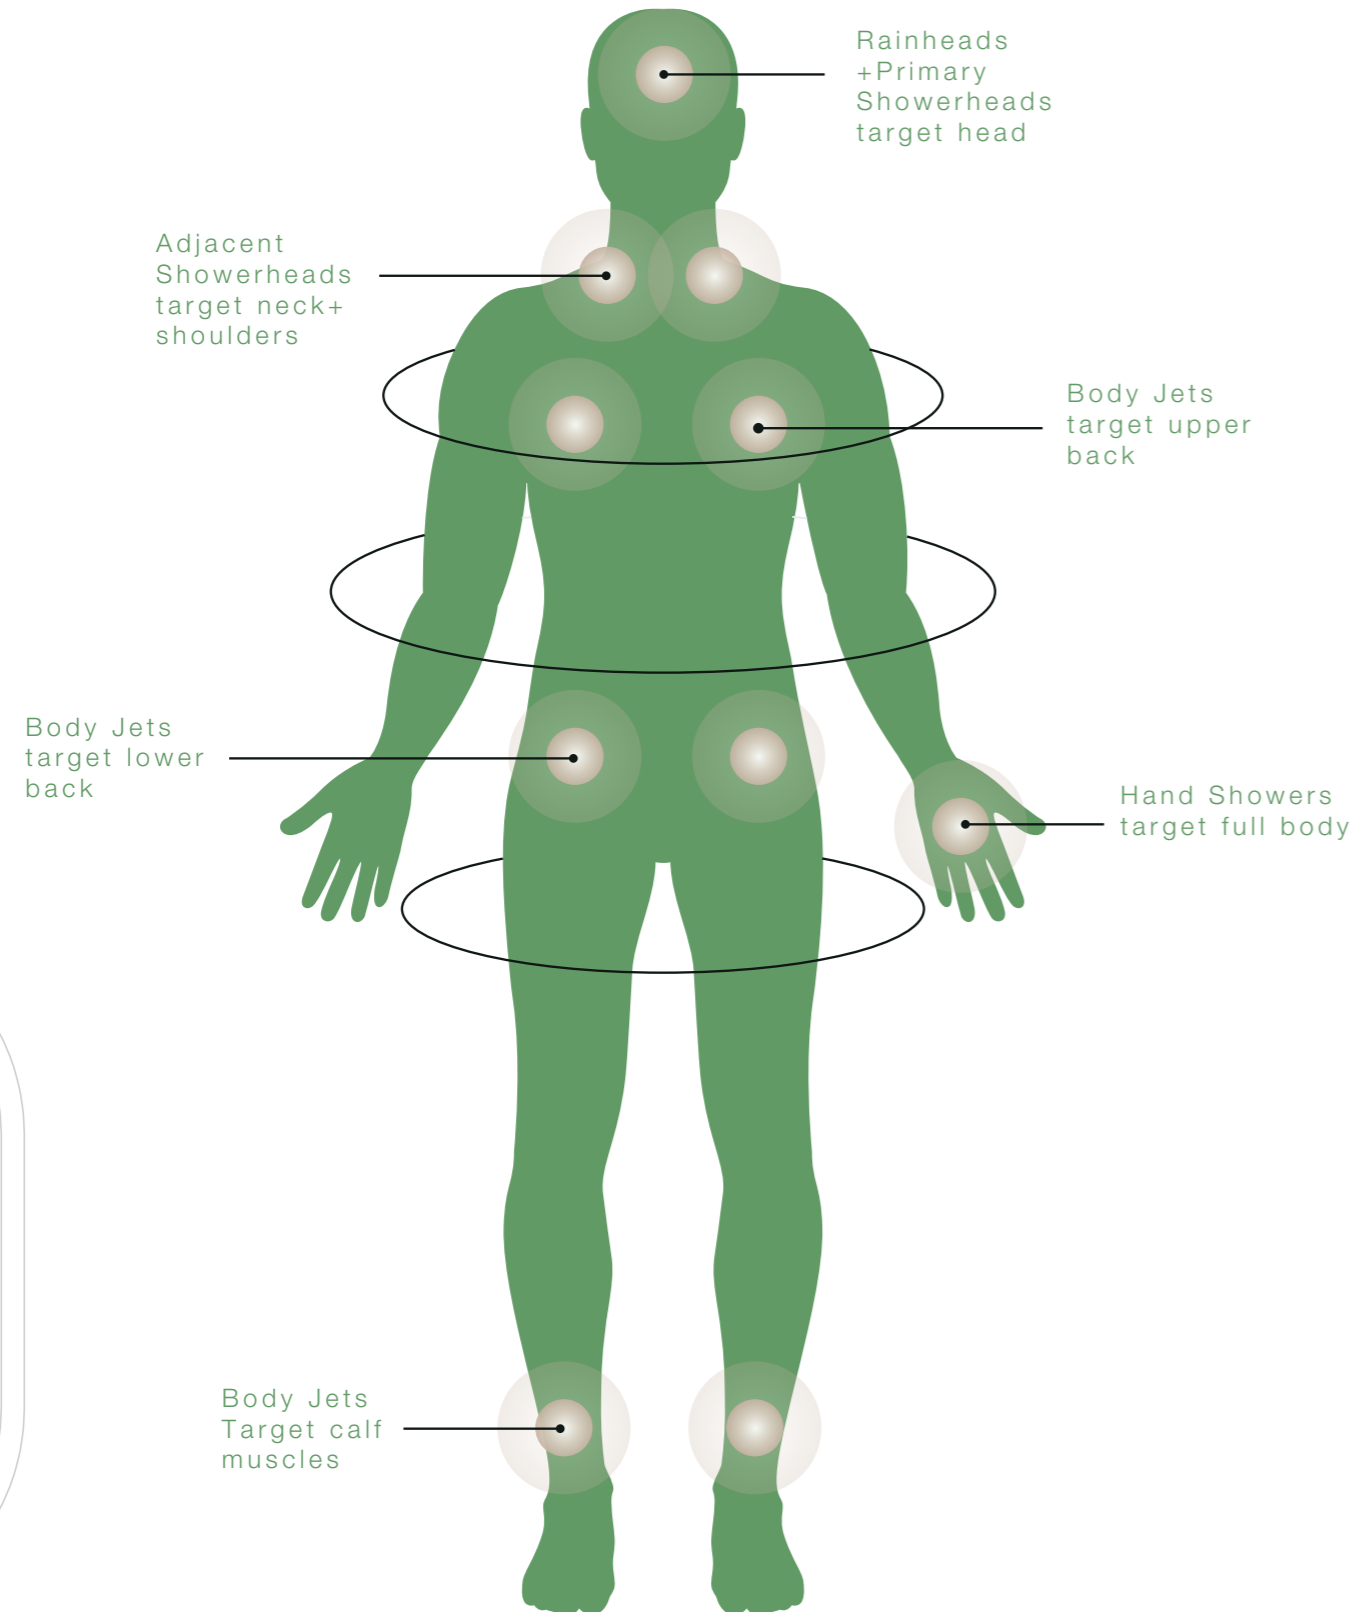

Head

Face

Neck

Shoulders

Upper Back

Lower Back

Calf Muscles

# WELCOME TO THE FUTURE OF SHOWERING 360° HYDROTHERAPY

Kohler showering brings 360-degrees hydrotherapy with multiple sprays and the targeted body jets.

It is scientifically-backed method to improve physical and mental health where being surrounded by water reduces sensory inputs, calming the mind and body.