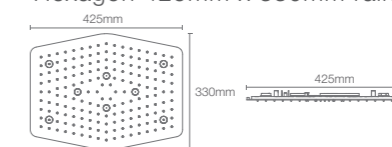

Polished Chrome CP ₹7,46,220

- Katalyst™ Air Rain Shower
- Superfine Atom Spray

Rose Gold RGD	French Gold AF	Brushed Bronze BV	Matte Black BL
₹7,91,290	₹7,62,370	₹7,92,290	₹7,00,300

Option 3

MODERNLIFE EDGE® | 29961IN-CP

Rectangle 425mm x 330mm rainpanel