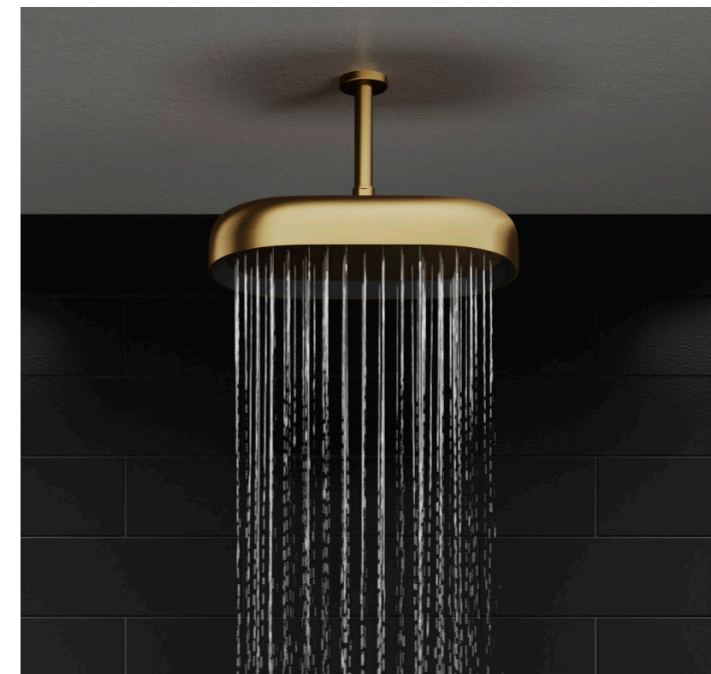

SPRAYS

FULL COVERAGE WITH KATALYST TECHNOLOGY

With air-infused droplets, the flow of water is intensified for enhanced coverage and comfort. It drenches and clings to the body in a full, luxurious spray.

CLOUD

Super-fine, silken droplets converge to gently caress the body. The expansive, luxurious spray feels like a warm embrace as it restores a sense of wellbeing.

INFINITY

Interlaced water streams create three experience zones in a single spray. The droplets closest to the nozzle rinse, while the middle zone warms, and the furthest stream provides coverage

CASCADE

A wide sheet of water cascades down, enveloping you like a refreshing waterfall. Enjoy complete coverage for a truly invigorating shower.

HYDRO MASSAGE

Powerful, focused streams massage specific areas, delivering a deep cleansing and invigorating experience. Perfect for targeting tension and promoting muscle relaxation.

DEEP MASSAGE

Strong streams of water twist and swirl to create a slow kneading pattern. The rhythmic massaging delivers relaxation and relief.

SWEEP

A wide spray of fine droplets creates a soothing stream. It's ideal for a gentle massage and makes it easy to clean the shower after use.

FULL COVERAGE RAIN

Gravity-fed droplets envelop the body in a gentle spray. The soft flow of water has a natural feel, mimicking the experience of real rainfall.

LAMINAR

A single, smooth column of water creates a mesmerizing and focused experience. Ideal for those seeking a unique and visually captivating shower.

KINETIC MASSAGE

Pulsating streams create a wave-like massage pattern, offering deep relaxation and soothing tired muscles.