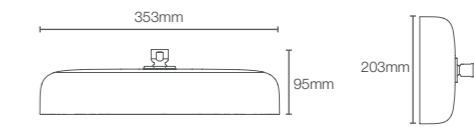

Polished Chrome CP	₹34,750			
Rose Gold RGD	₹48,700	French Gold AF	₹67,500	Brushed Bronze BV
			₹75,600	Matte Black BL
				₹75,600