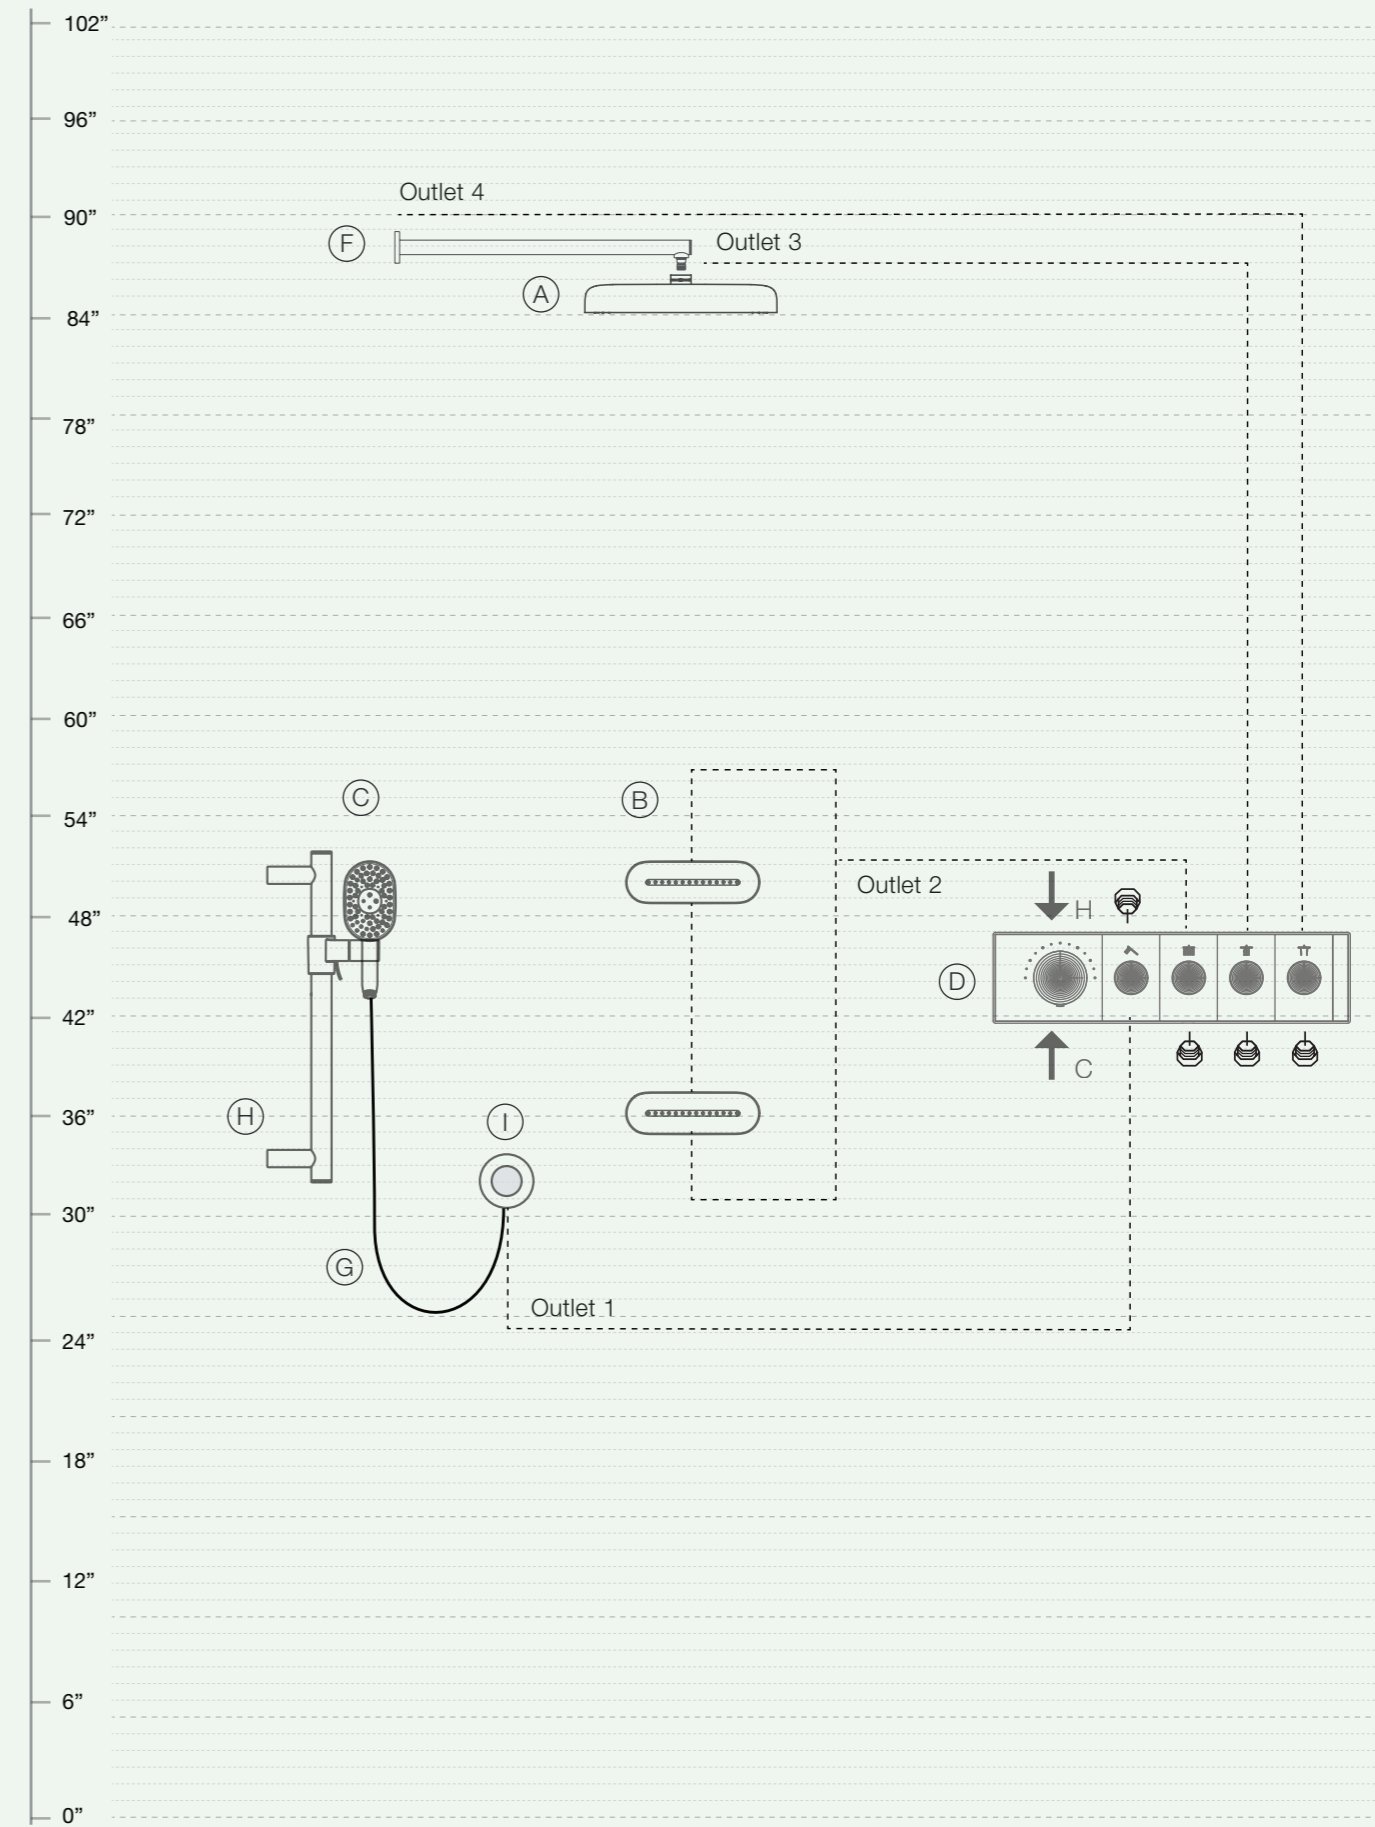

Installation Guide

- The heights are taken from above the finished floor.
- Body Jets height is optimized for users between 5 feet and 5'6". Additional inches can be added as required.