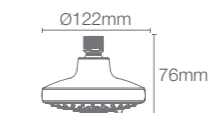

Option 2

**PARALLEL™** | 22645IN-CP

Single-function square showerhead with shower arm in polished chrome

Polished Chrome CP	₹4,000
French Gold AF	₹5,000

Option 3

**RAIN DUET™** | 75924IN-CP

Multi-function round 122mm showerhead without shower arm in polished chrome