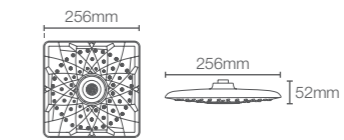

Option 1

RAINMAX® | 26855IN-CP

Square 254mm rainhead in polished chrome

Polished Chrome CP	₹16,500			
Rose Gold RGD	₹23,100	French Gold AF	₹25,000	Brushed Bronze BV
			₹28,000	Matte Black BL
				₹28,000

Option 2

MODERNLIFE EDGE® | 27731IN-CP

Single flow 330mm x 230mm rainhead