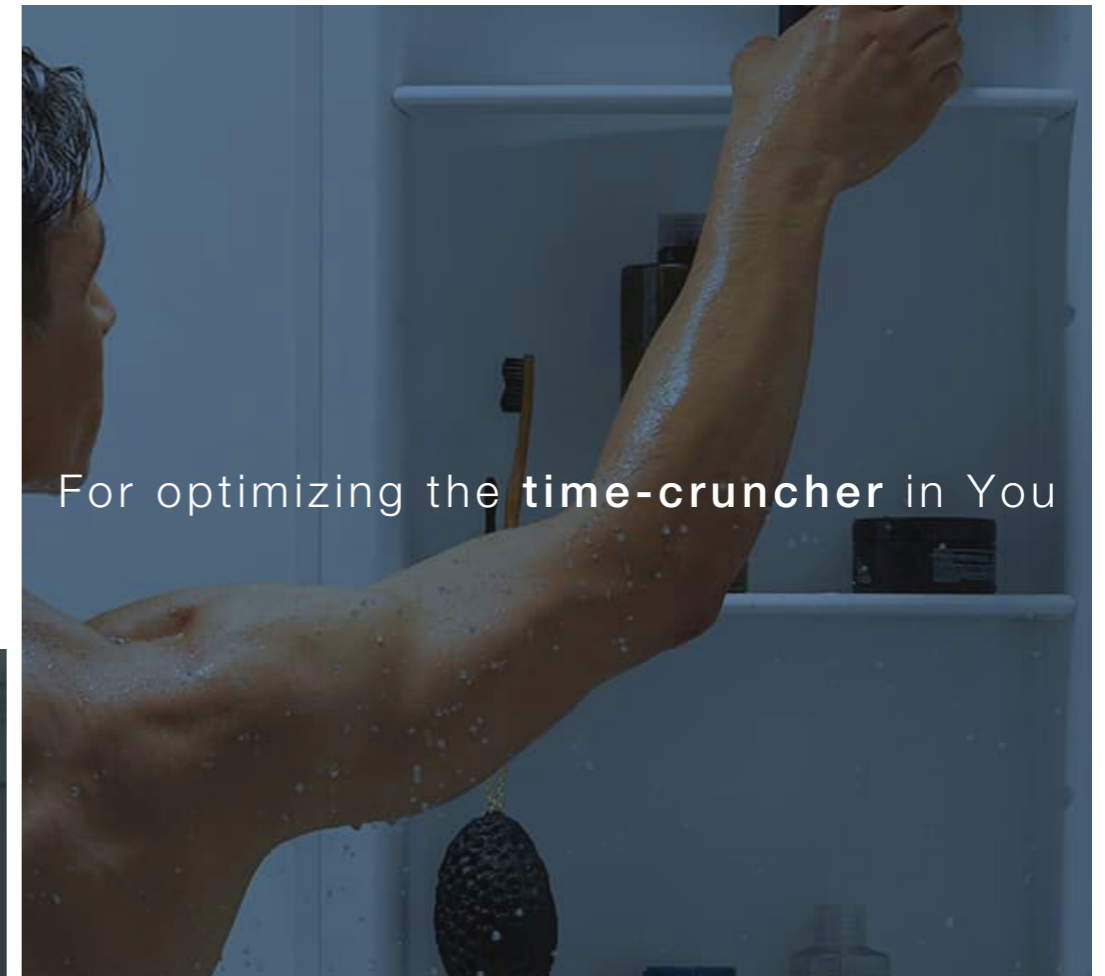

For optimizing the **time-cruncher** in You