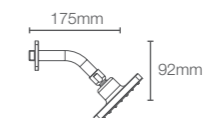

Option 2

**PARALLEL™** | 22645IN-CP

Single-function square showerhead with shower arm in polished chrome

Polished Chrome CP	₹4,000
French Gold AF	₹5,000

Option 3

**RAIN DUET™** | 75924IN-CP

Multi-function round 122mm showerhead without shower arm in polished chrome