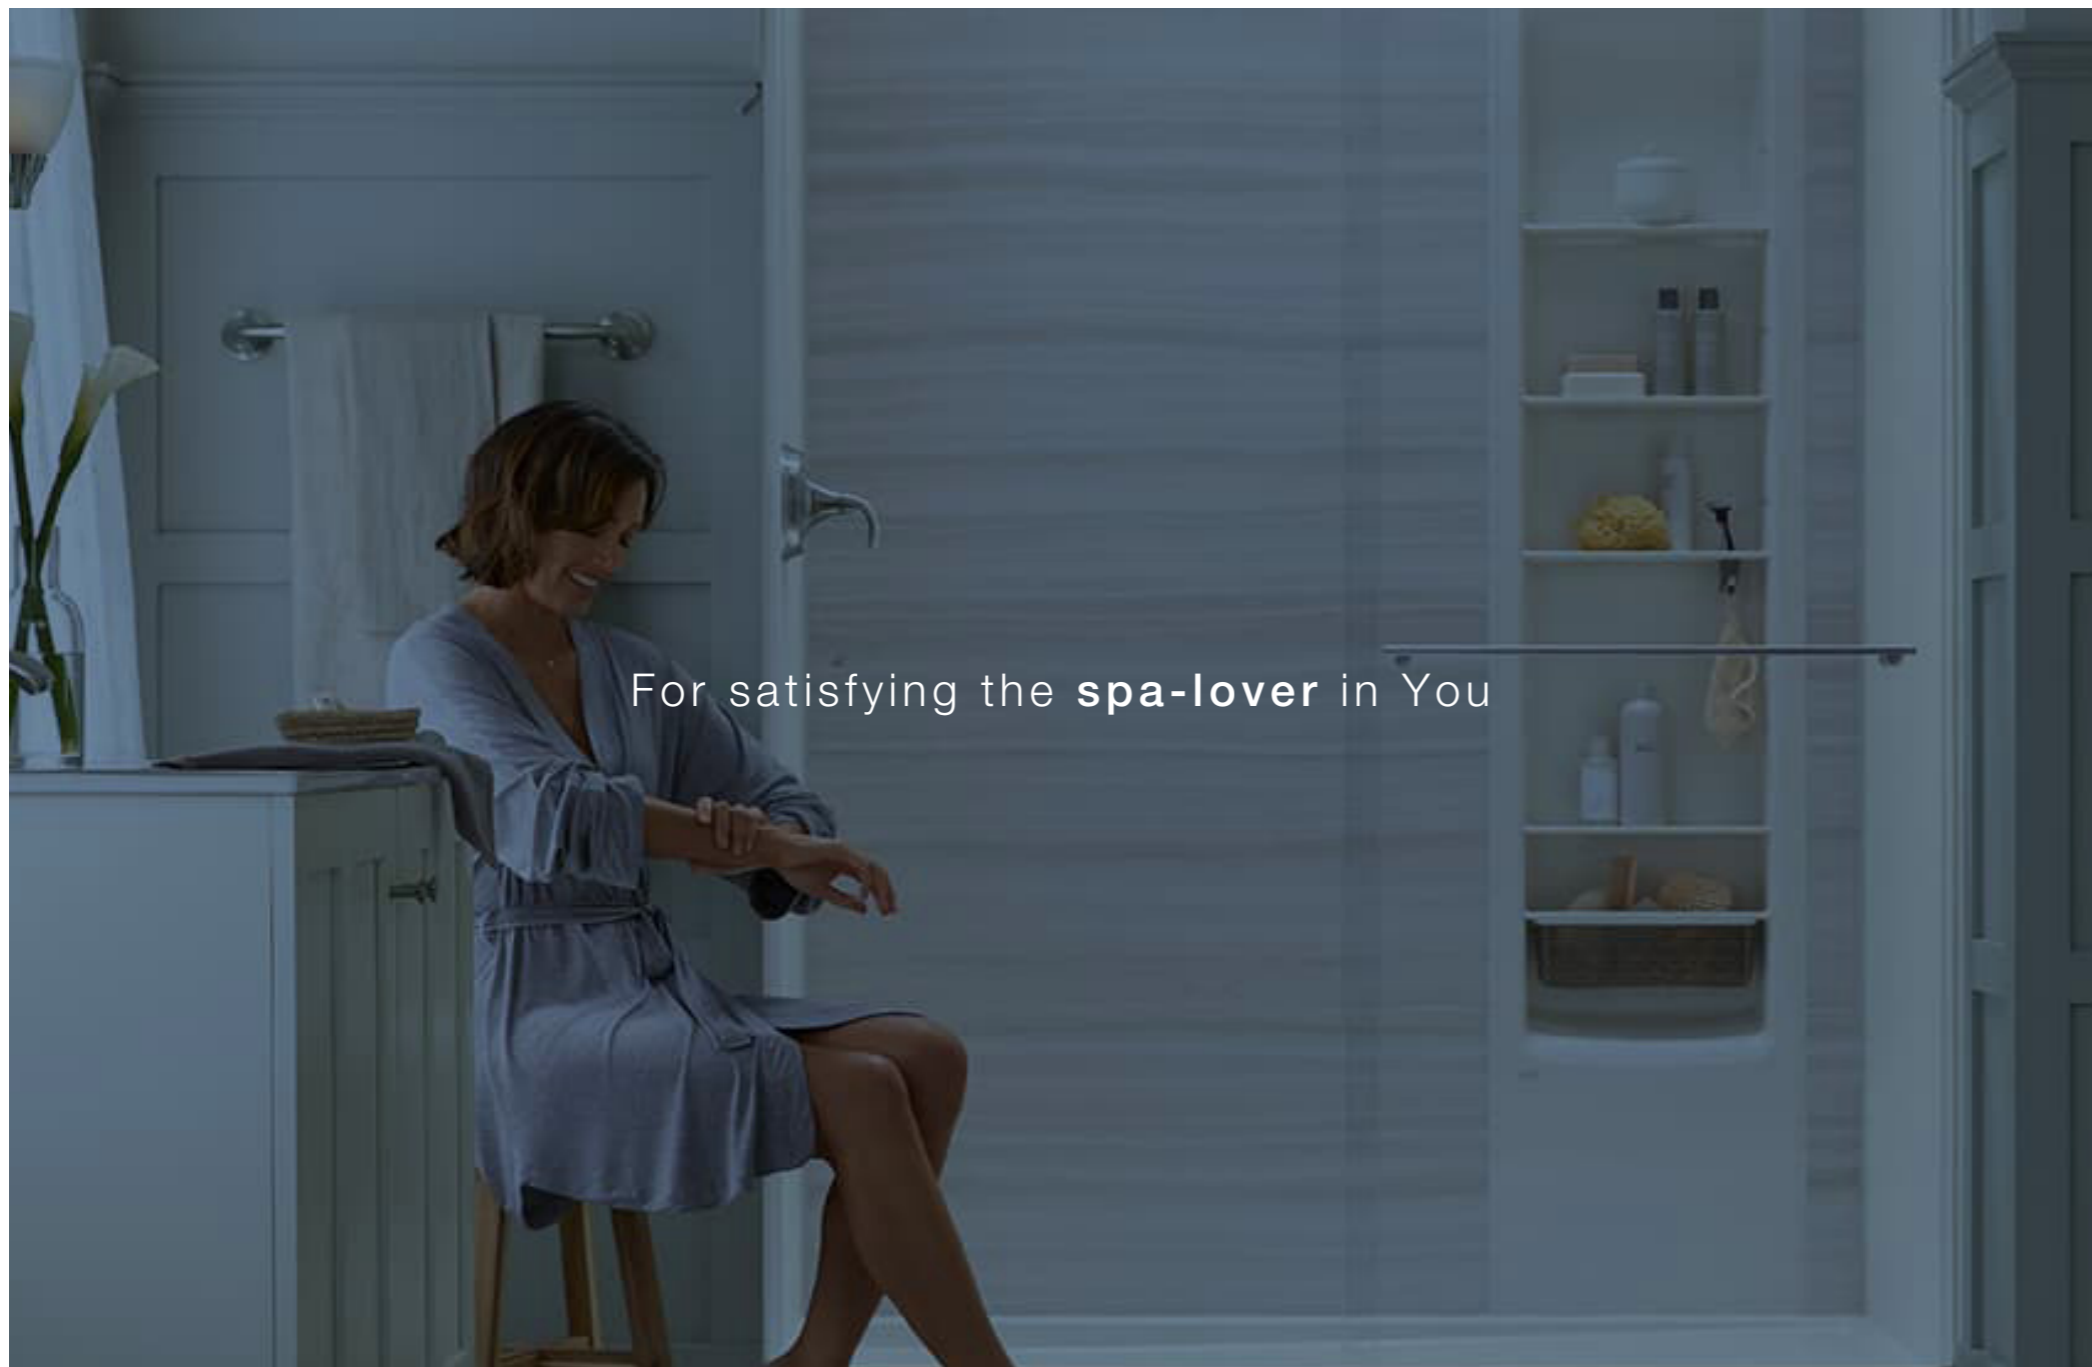

Kohler showering is defined by Immersive Experience, High Performance and Vibrant Aesthetics coming together in the right proportion.

ENERGIZE  
on a Dull Day

RELAX  
on a Tough Day

When you elevate your shower, you elevate your day. Kohler showering is for all the facets of you.

## IMMERSIVE

This is your invitation to elevate the everyday, to bring sophistication to your daily routine, to demand more from your shower.

Get the luxury of targeted muscle relaxation at your home with the immersive experience of Kohler Showering.