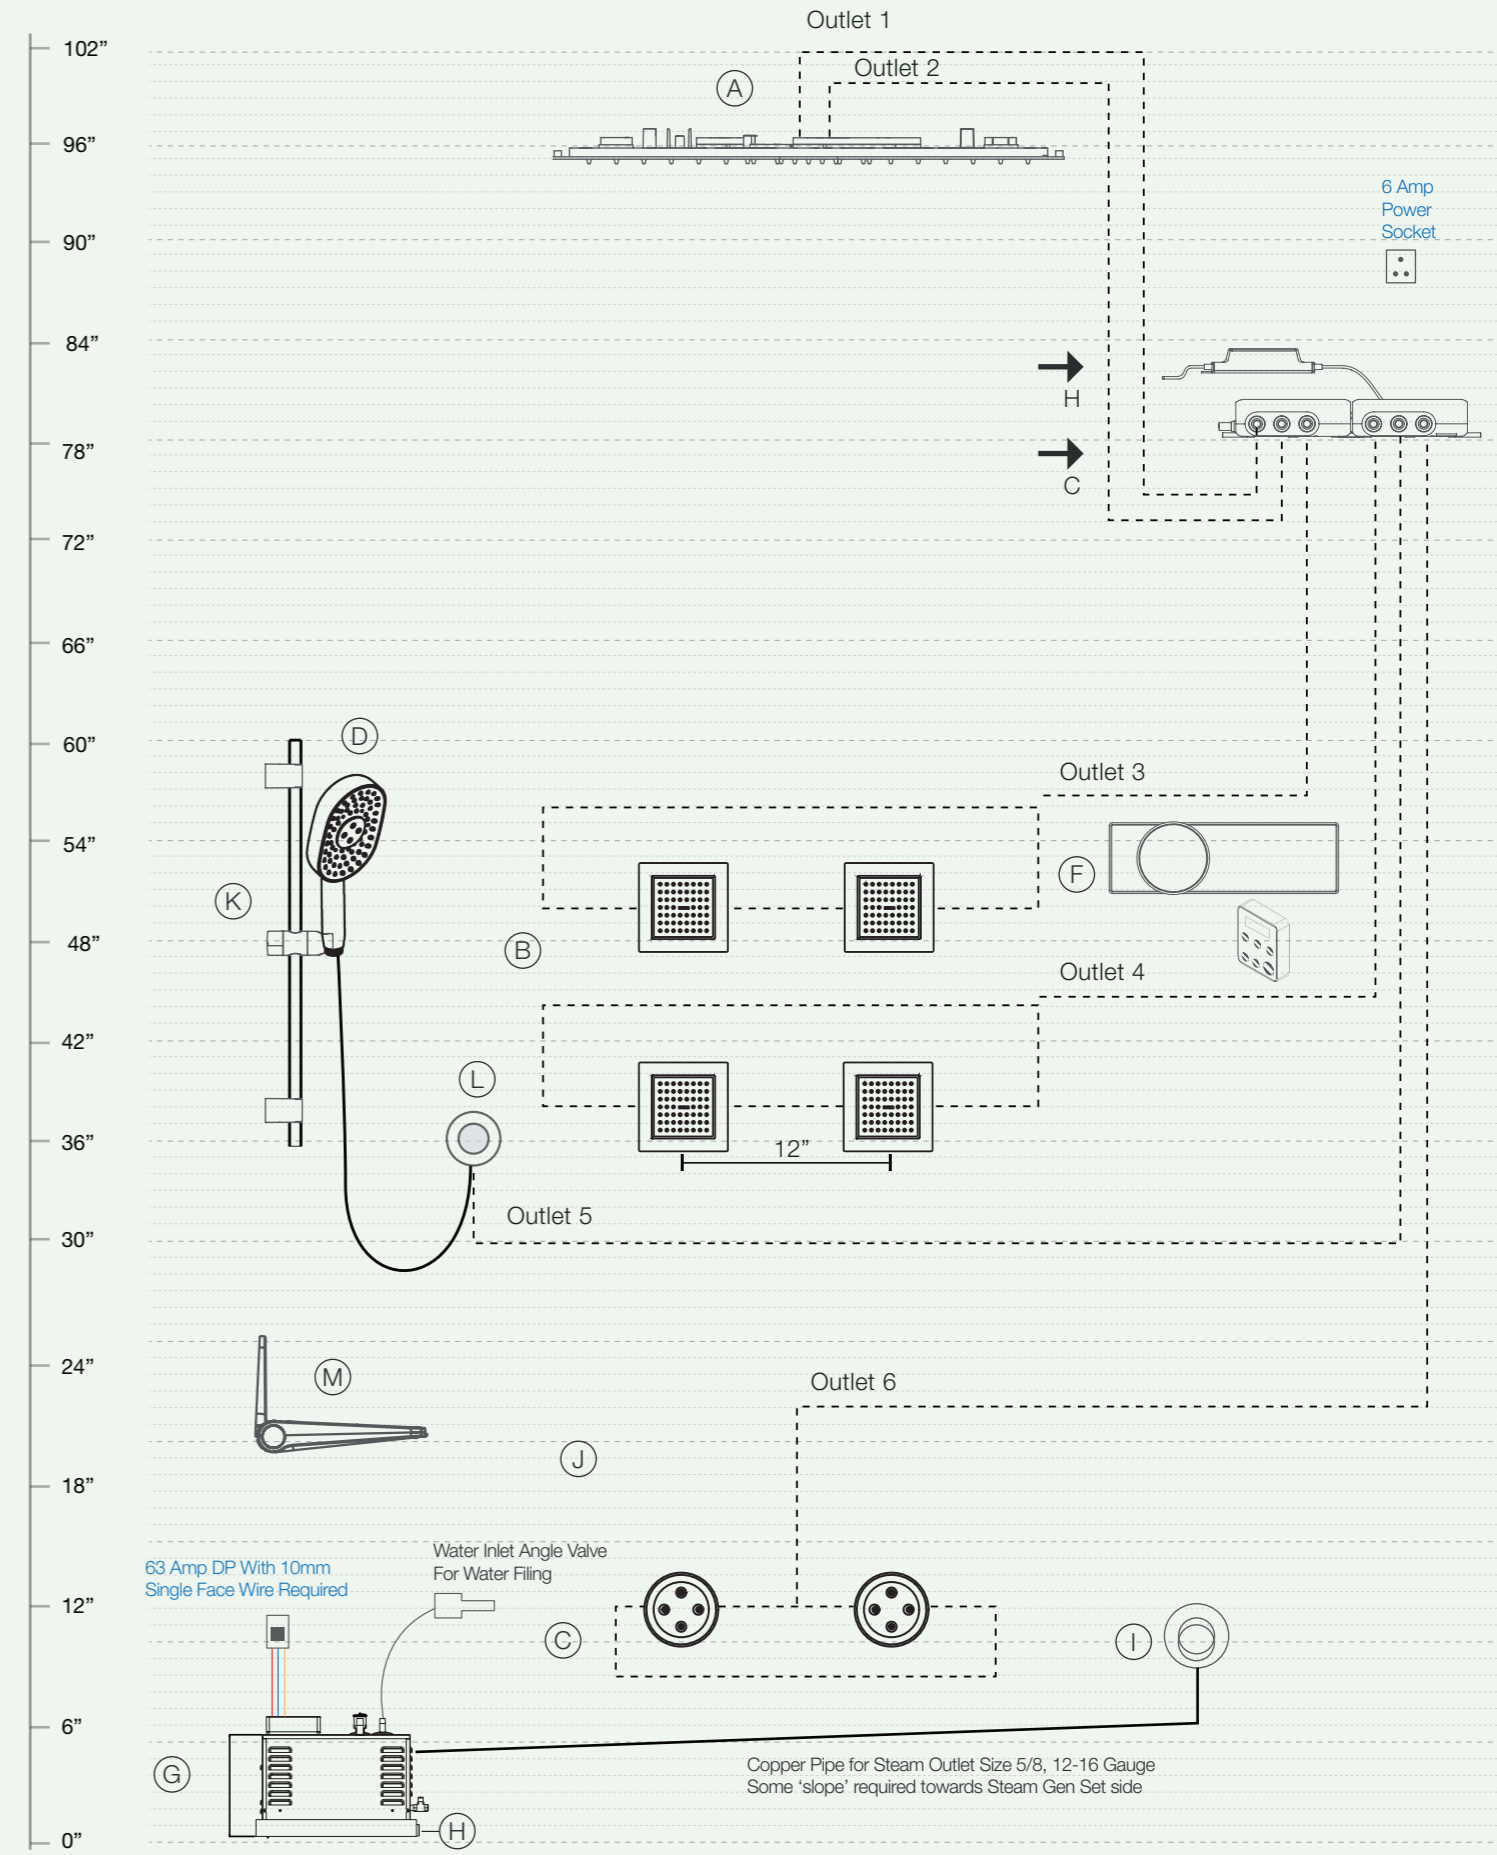

Installation Guide

- The heights are taken from above the finished floor.
- Rainpanels require a minimum concealed ceiling height of 10 inches.
- Body Jets height is optimized for users between 5 feet and 5'6". Additional inches can be added as required.