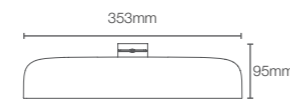

## 2 OUTLET

Option 1

**STATEMENT™** | 26296IN-CP

Oblong 353mm two-function rainhead

- Catalyst™ Air Rain Shower + Ribbon Spray

Polished Chrome CP	₹54,000			
Rose Gold RGD	₹75,600	French Gold AF	₹80,000	Brushed Bronze BV
			₹75,600	Matte Black BL
				₹75,600