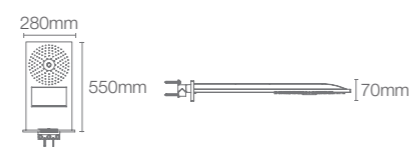

Polished Chrome CP ₹7,46,220

- Katalyst™ Air Inner Rain Shower
- Katalyst™ Air Outer Rain Shower
- Laminar Flow
- Ambient hydropowered light

Option 3

BEITOU® | K-72830IN-L-CP

Wall mount 254mm x 534mm rainpanel in polished chrome

Polished Chrome CP ₹2,50,000

- Katalyst™ Air Rain Shower
- Cascade
- Laminar flow
- Ambient hydro-powered light