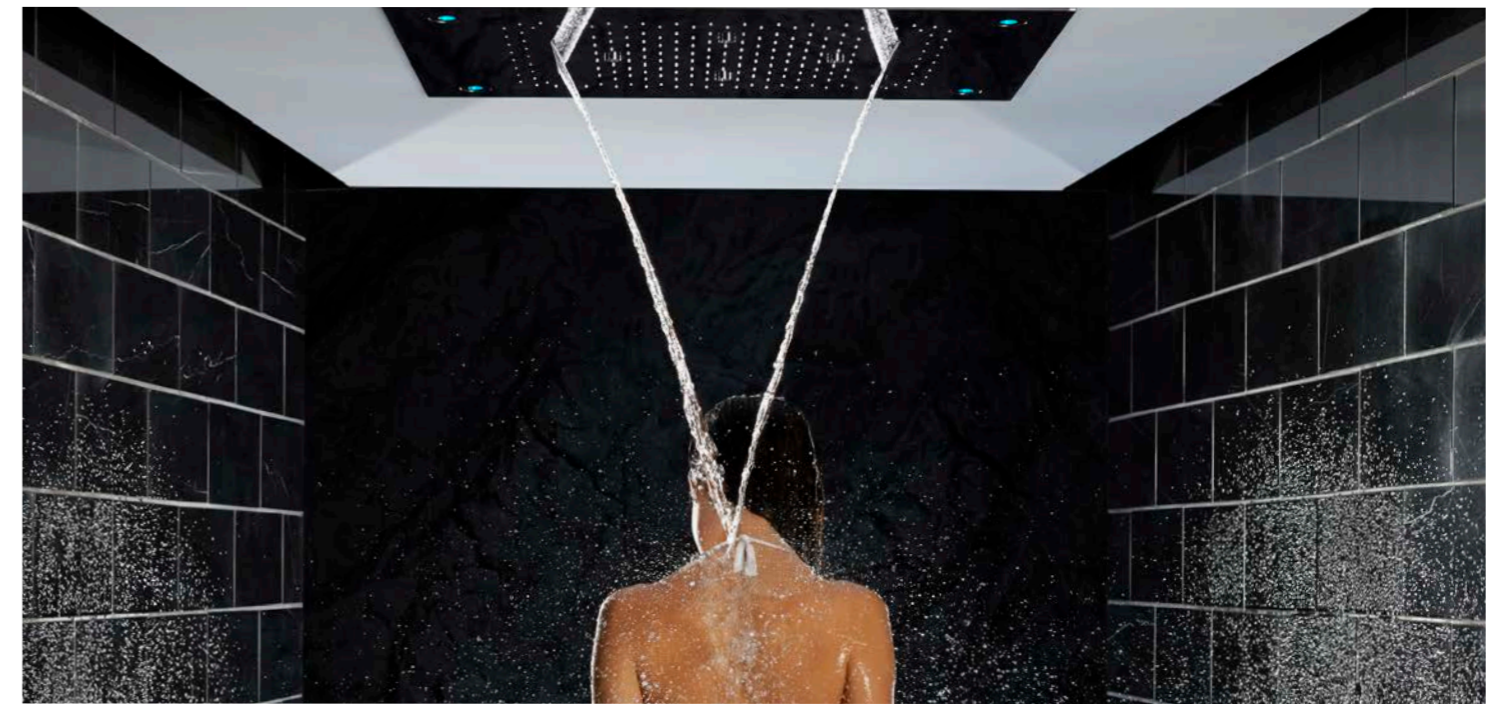

Option 3

**BEITOU®** | K-72830IN-L-CP

Wall mount 254mm x 534mm rainpanel in polished chrome

Polished Chrome CP ₹2,50,000

- Katalyst™ Air Rain Shower
- Cascade
- Laminar flow
- Ambient hydro-powered light

## 2 OUTLET

Option 1

**LOURE®** | K-97167IN-CP

Square 500mm x 500mm multifunction rainpanel in polished chrome

Polished Chrome CP ₹7,46,220

- Katalyst™ Air Rain Shower
- Hydro Massage
- 4 LED lights that change colour