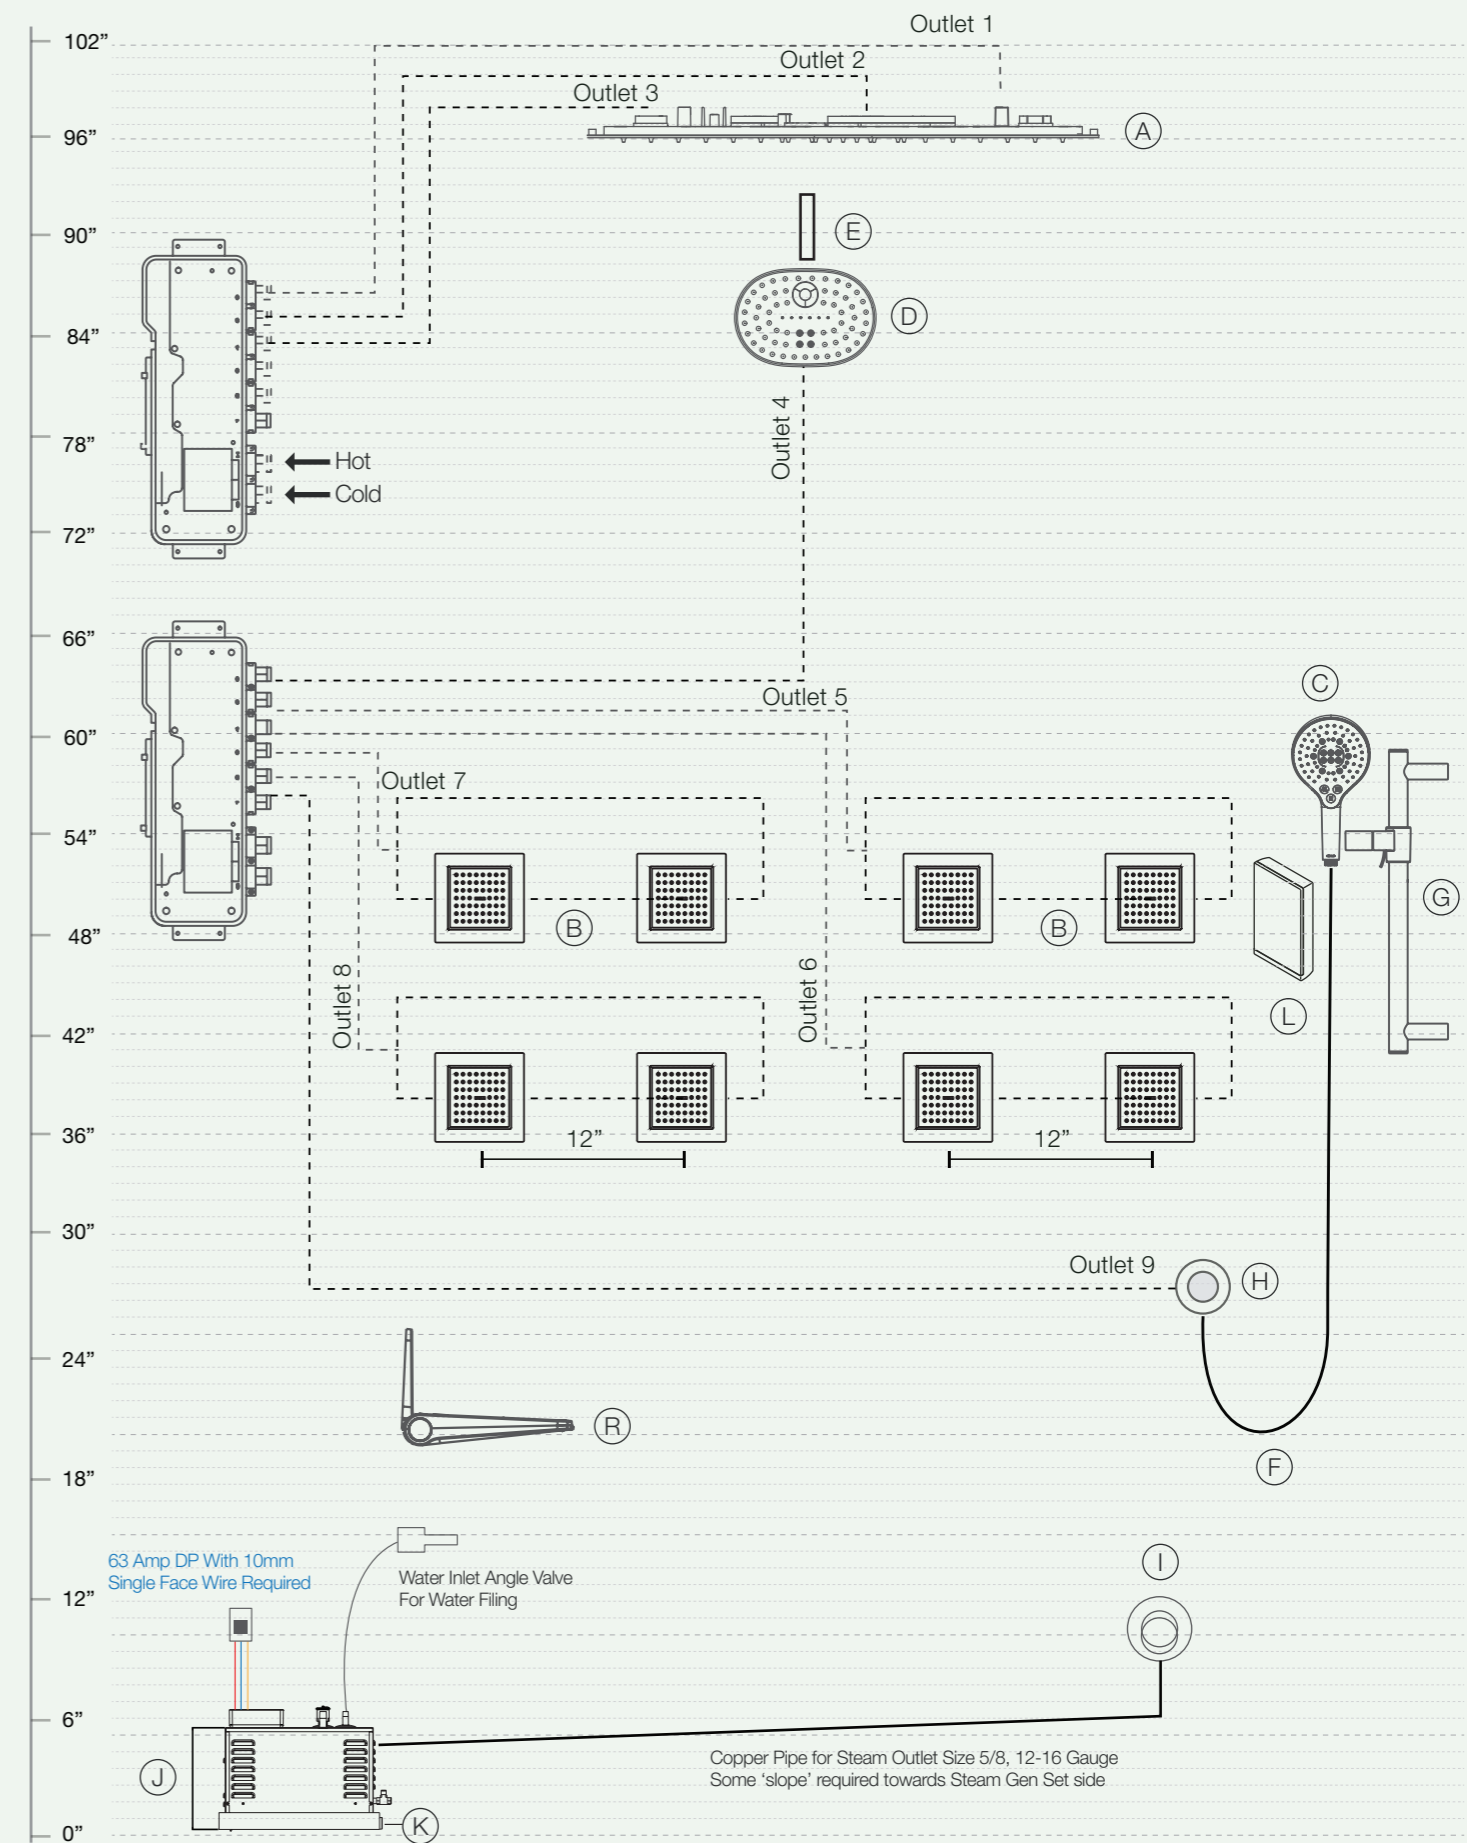

Installation Guide

- The heights are taken from above the finished floor.
- Rainpanels require a minimum concealed ceiling height of 10 inches.
- Suitable body jet measurement for users with a height of 5ft-5ft6in. If the user is taller than 5ft6in, you can add additional inches.