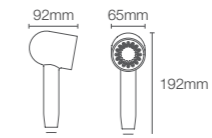

Option 5

STATEMENT® | 26286IN-G-CP

Single-function iconic handshower in polished chrome

Polished Chrome CP	₹4,000
Rose Gold RGD	₹5,770
French Gold AF	₹5,150
Brushed Bronze BV	₹5,770
Matte Black BL	₹5,600