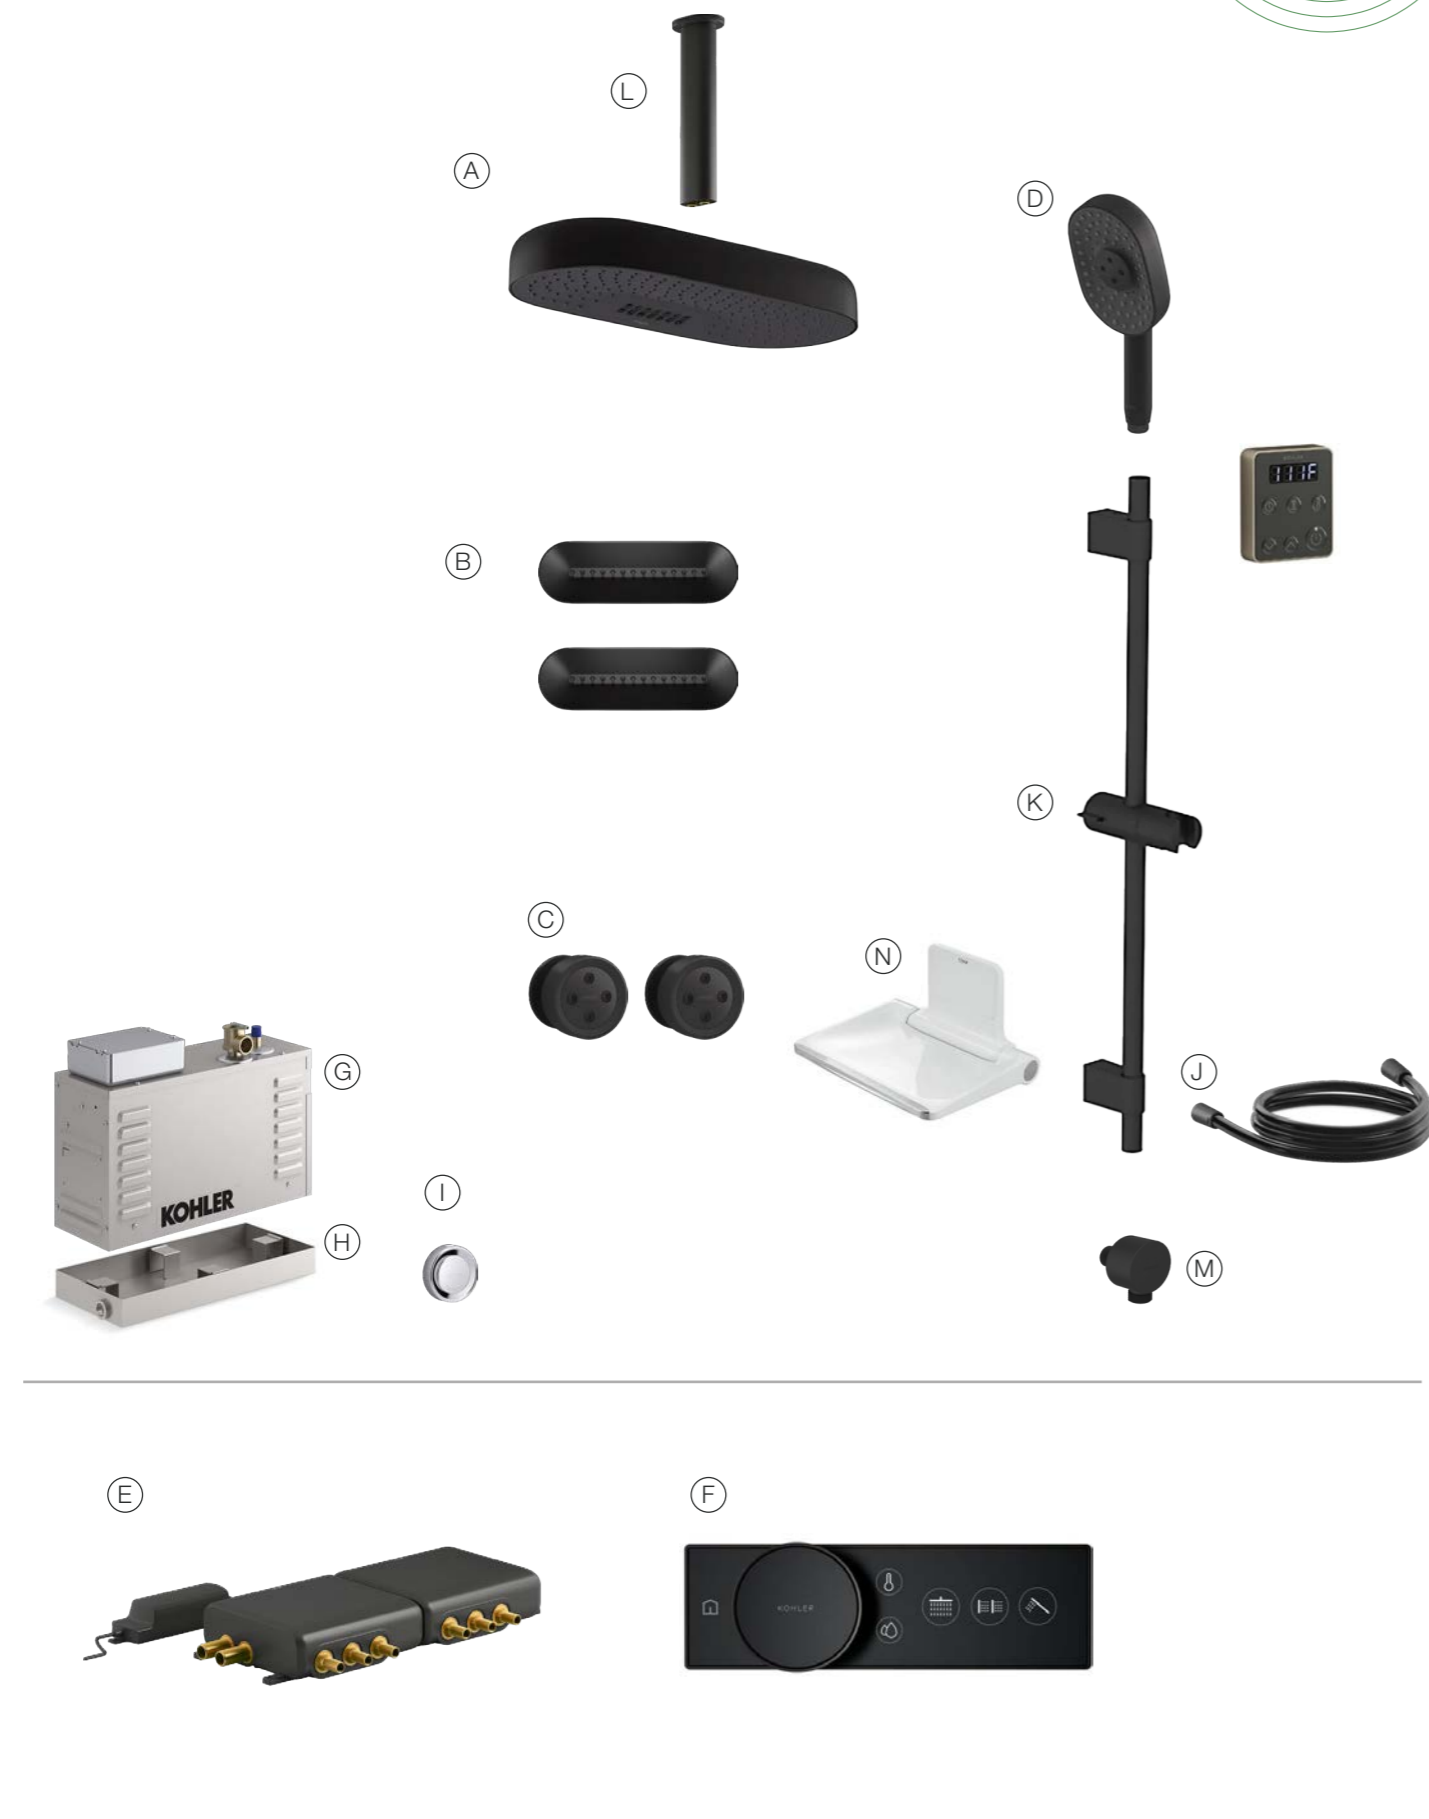

Matte Black

A. Statement™ 2F 453mm (18") Deep MassageRH (26297IN-BL) | B. Statement™ Oblong Vichy Body Spray (2) (26300IN-BL) | C. Statement™ Round Deep Massage Body Spray (2) (26299IN-BL) | D. Statement™ 3F Oblong Handshower (26284IN-BL) | E. Anthem™ Digital TH Valve 60T (28212IN-NA) | F. Anthem™ Digital Control 2-6 OT (28214-BL) | G. Invigoration™ Steam Generator, 5 KW (5525-NA) | H. Invigoration™ Drain Pan, Small (5559-NA) | I. Invigoration™ Control Kit, Single (5557-CP) | J. Handshower Hose (11628IN-BL) | K. Handshower Slide Bar (25350IN-BL) | L. 254mm Dual Function Ceiling Mount Rainhead Arm in Matt Black (26326T-BL) | M. Complementary Supply Elbow (22448IN-BL) | N. Wallhung Shower Seat (20526IN-0)