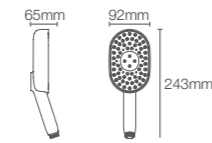

# HANDSHOWER

1 OUTLET

Option 1

**STATEMENT™** | 26284IN-CP

Multi-function Oblong handshower in polished chrome

Polished Chrome CP	₹6,500
Rose Gold RGD	₹9,370
French Gold AF	₹8,370
Brushed Bronze BV	₹9,370
Matte Black BL	₹9,100