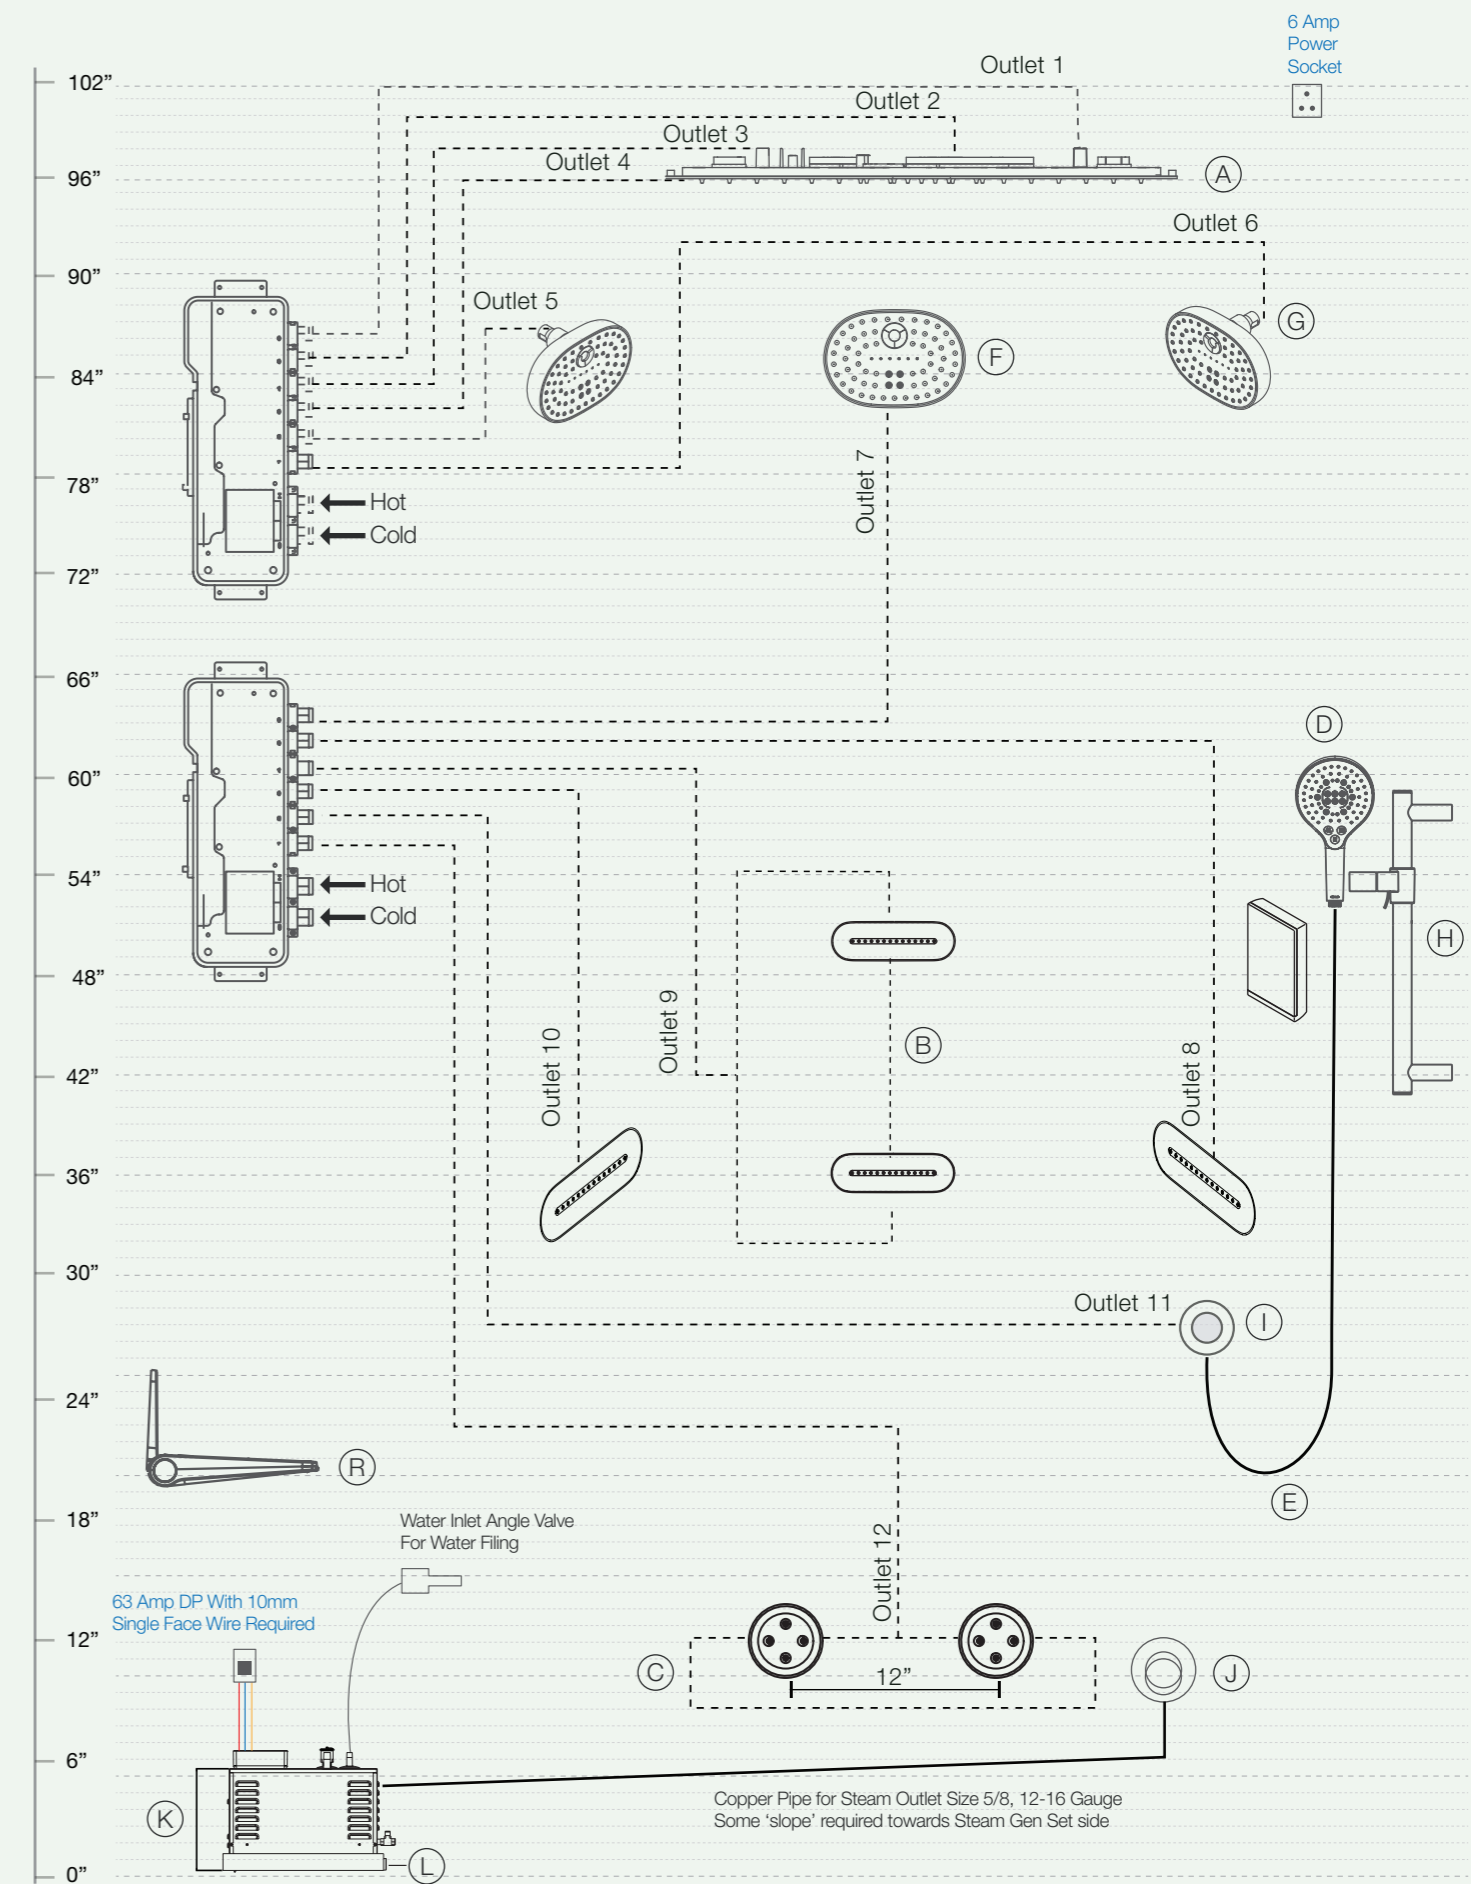

Installation Guide

- The heights are taken from above the finished floor.
- Rainpanels require a minimum concealed ceiling height of 10 inches.
- Body Jets height is optimized for users between 5 feet and 5'6". Additional inches can be added as required.