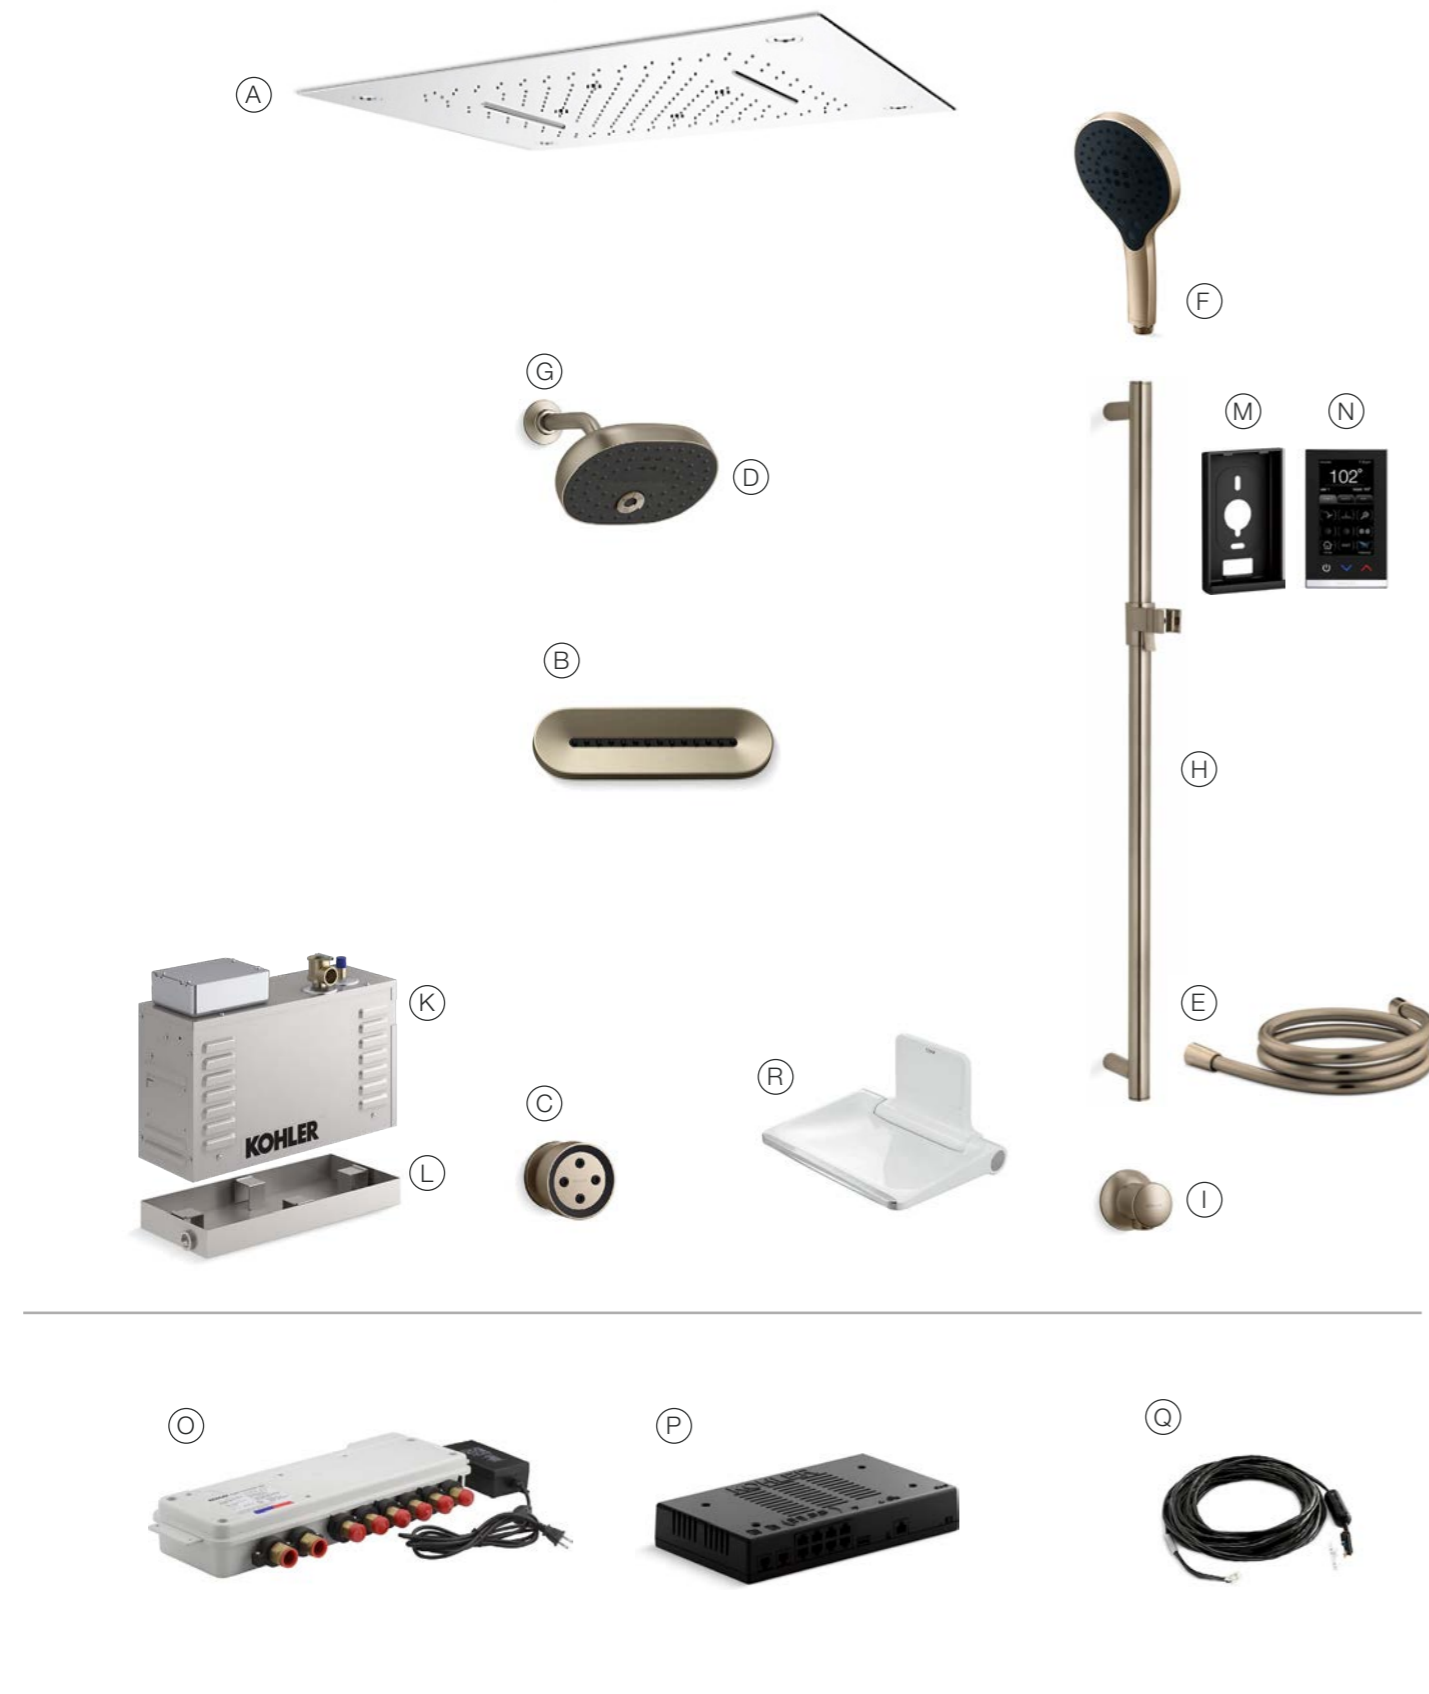

Brushed Bronze

A. Loure® Rectangle 600mm x 800mm Multifunction Rainpanel (97168IN-CP) | B. Statement™ Oblong Vichy Body Spray (4) (26300IN-BV) | C. Statement™ Round Deep Massage Body Spray (2) (26299IN-BV) | D. Rain Duet™ 3.0 Handshower Without Hose (24717IN-BV) | E. Handshower Hose (12067IN-BV) | F. Statement™ Multifunction 2.5gpm/9.6Lpm Showerhead (3) (26290IN-BV) | G. Statement™ Wall Mount Showerhead Arm (3) (26318IN-BV) | H. Handshower Slide Bar (8524T-BV) | I. Wall Supply Elbow (16381IN-BV) | J. DTV+™ Single Digital Steam Adapter Kit (5548-K1-BV) | K. Invigoration™ Steam Generator, 9 KW (5529-NA) | L. Invigoration™ Small Drain Pan (5559-NA) | M. DTV+™ Digital Interface (99693-P-NA) | N. DTV+™ Interface Mounting Bracket (99694-CP) | O. DTV+™ System Controller Module (99695IN-A-NA) | P. DTV+™ 6-Port Digital Thermostatic Valve (2) (682IN-K-NA) | Q. DTV+™ 7.62 Meter Data Cable (2) (97172-NA) | R. Wall Hung Shower Seat With Load Bearing Upto 150kgs (20526IN-0)