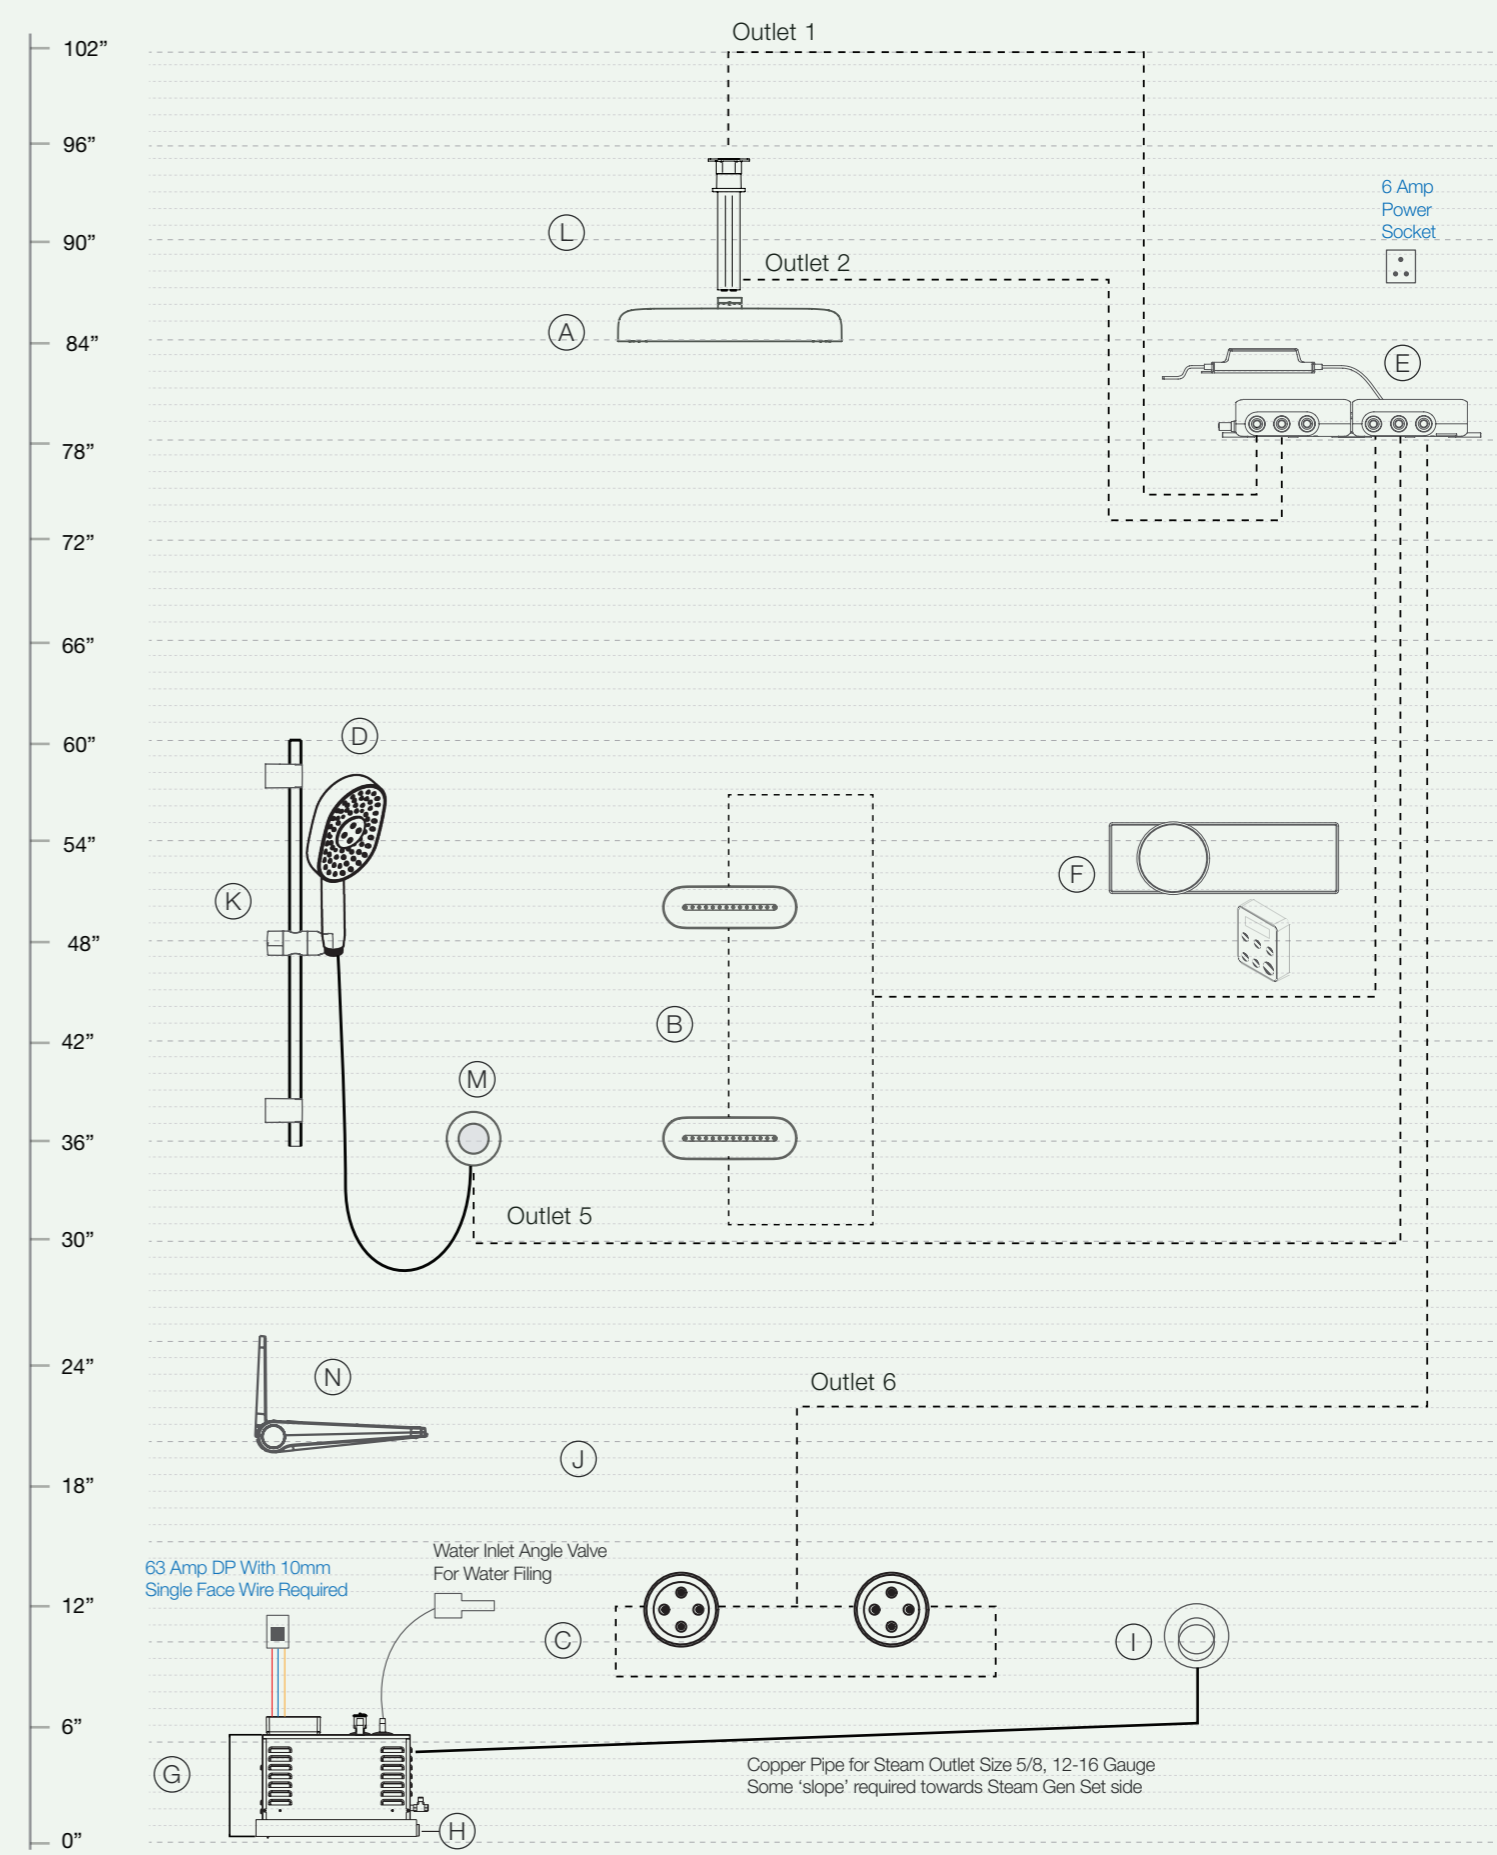

Installation Guide

- The heights are taken from above the finished floor.
- Rainpanels require a minimum concealed ceiling height of 10 inches.
- Body Jets height is optimized for users between 5 feet and 5'6". Additional inches can be added as required.