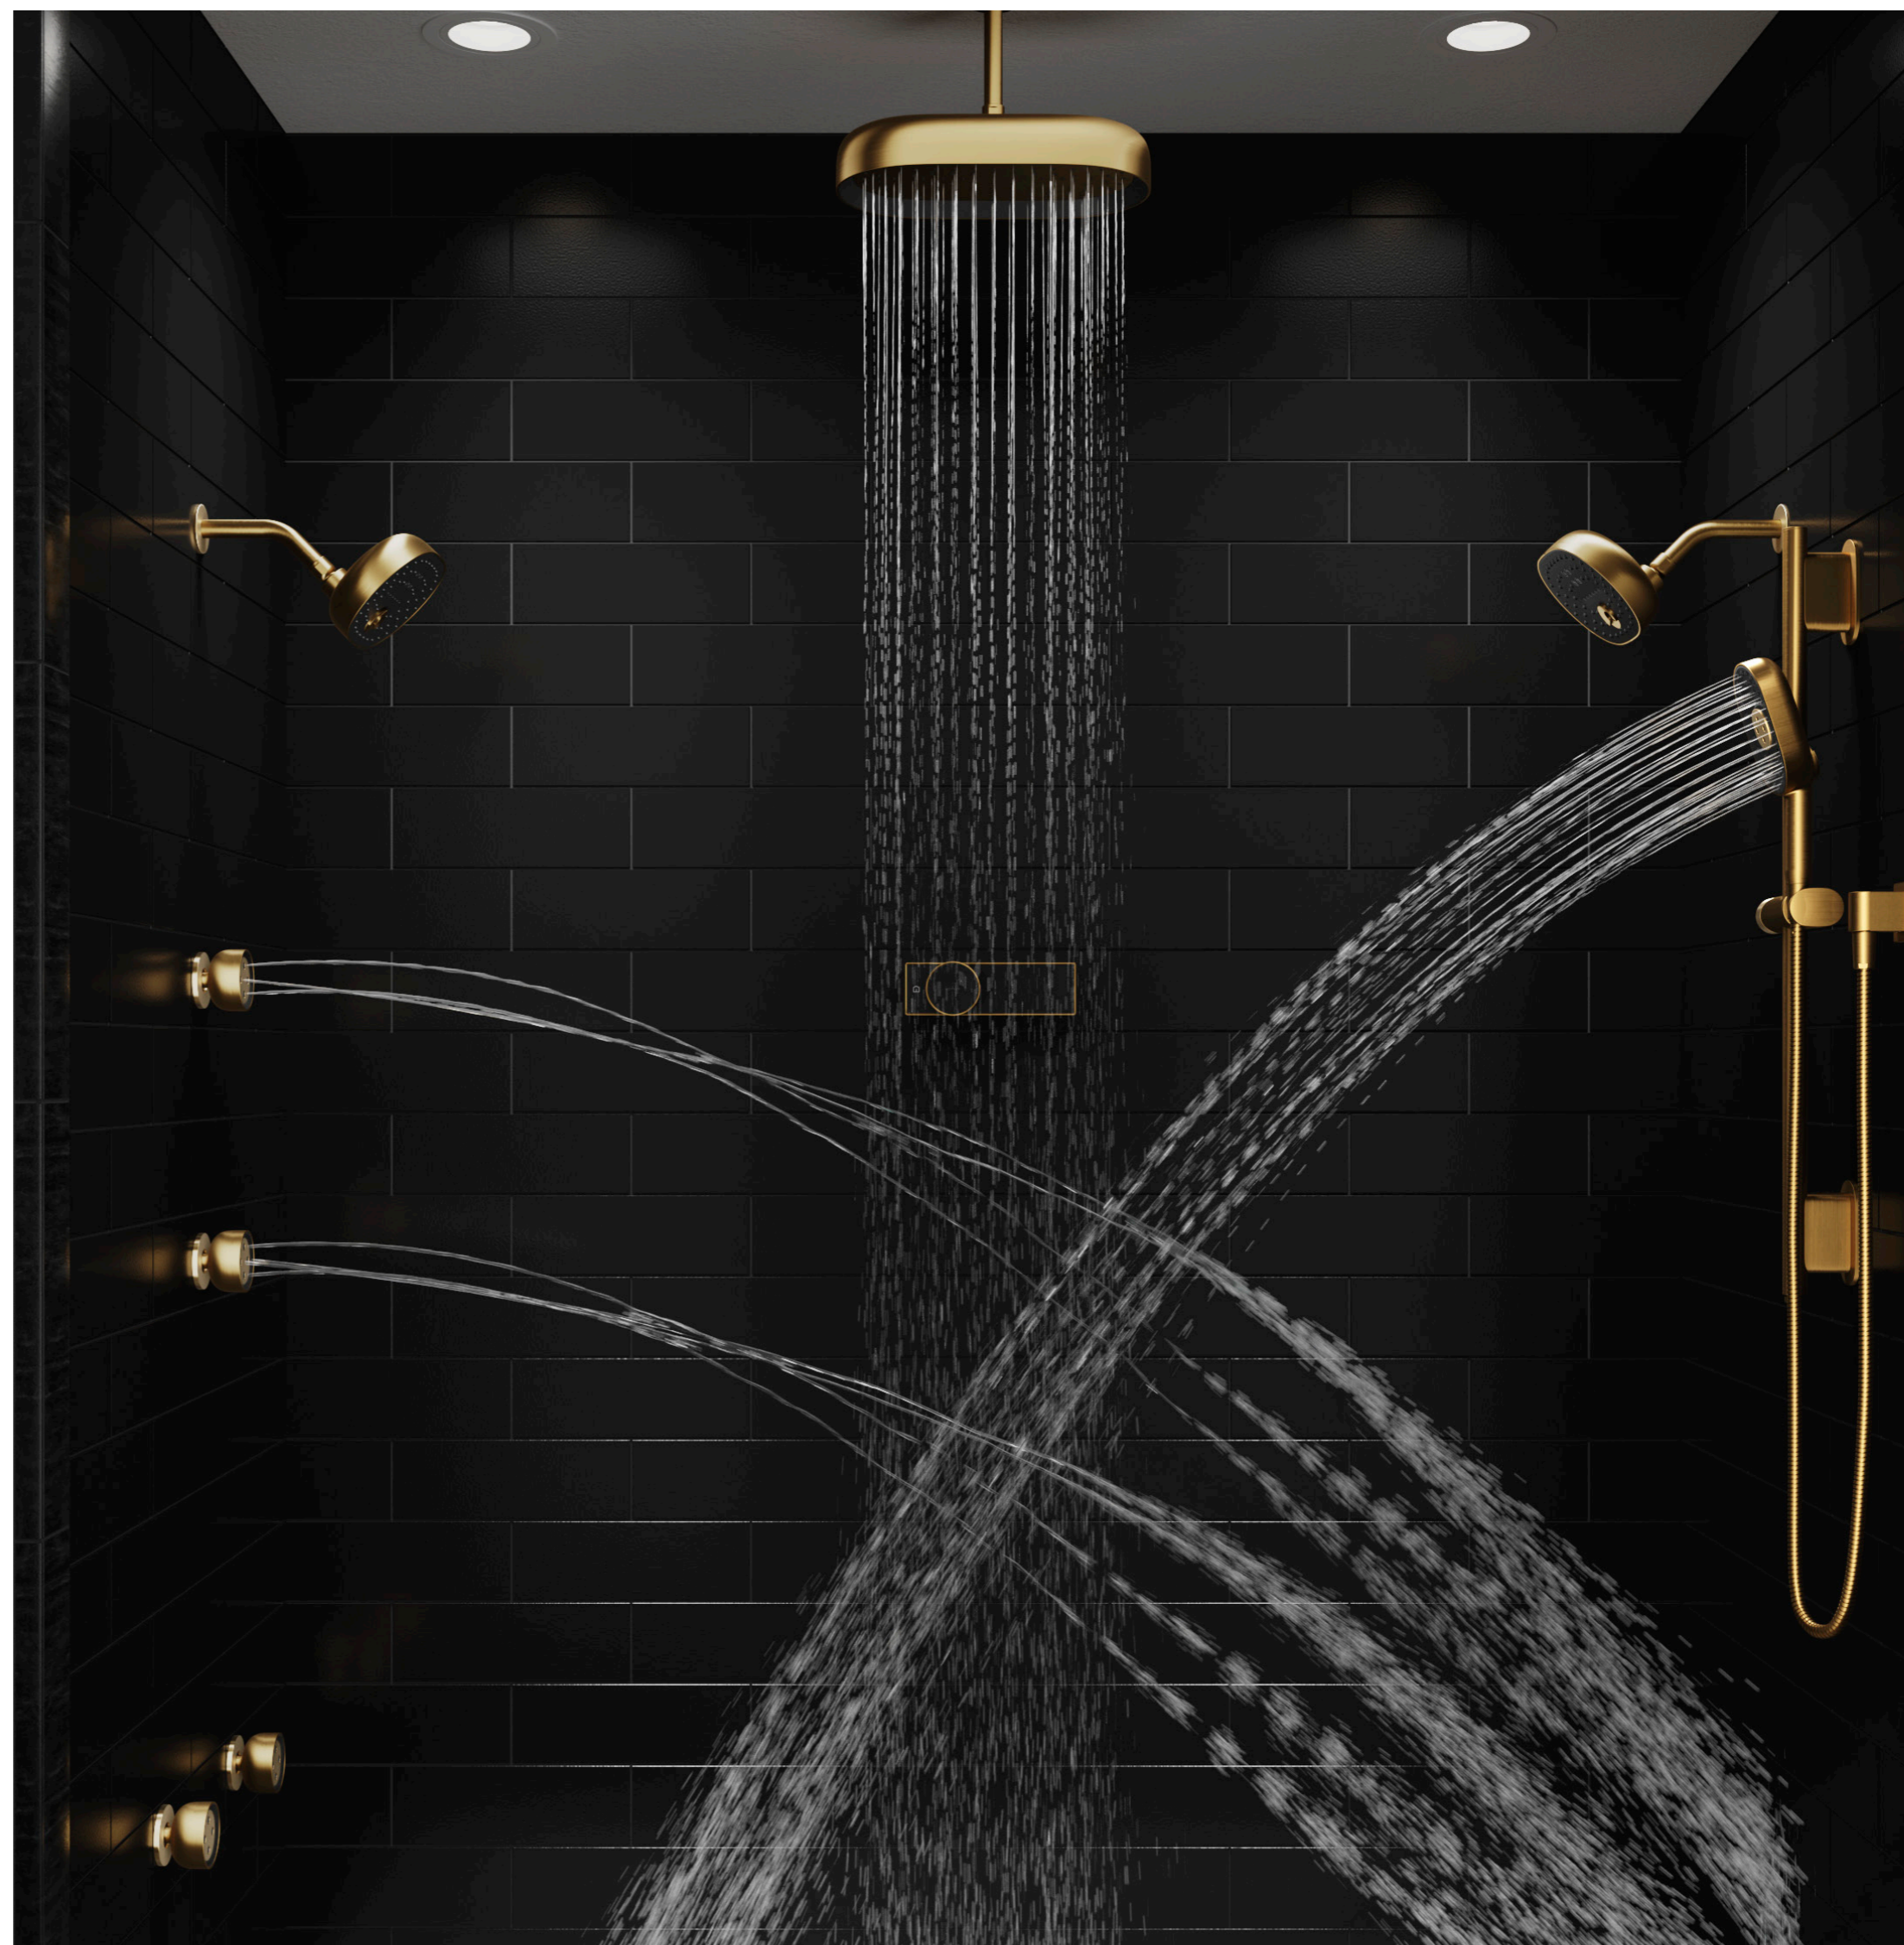

EFFORTLESS LUXURY, LASTING PERFORMANCE

Made with premium materials and easy to maintain, your Kohler shower provides a luxurious experience that lasts for years.