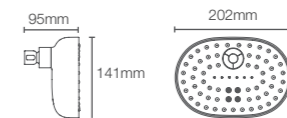

Option 1

STATEMENT™ | 26290IN-CP

Multifunction 2.5gpm/9.6Lpm showerhead in black

Polished Chrome CP	₹7,000
Rose Gold RGD	₹9,800
French Gold AF	₹8,750
Brushed Bronze BV	₹9,800
Matte Black BL	₹9,800