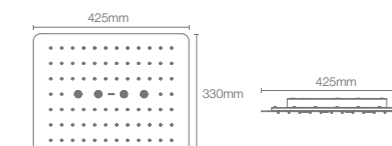

Polished Chrome CP ₹7,46,220

- Katalyst™ Air Rain Shower
- Superfine Atom Spray