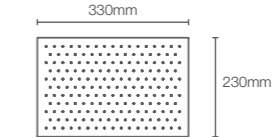

Polished Chrome CP	₹32,500			
Rose Gold RGD	₹45,500	French Gold AF	₹40,700	Brushed Bronze BV
			₹45,500	Matte Black BL
				₹45,500

Option 3

STATEMENT® | 26294IN-CP

353mm single function oblong rainhead in polished chrome