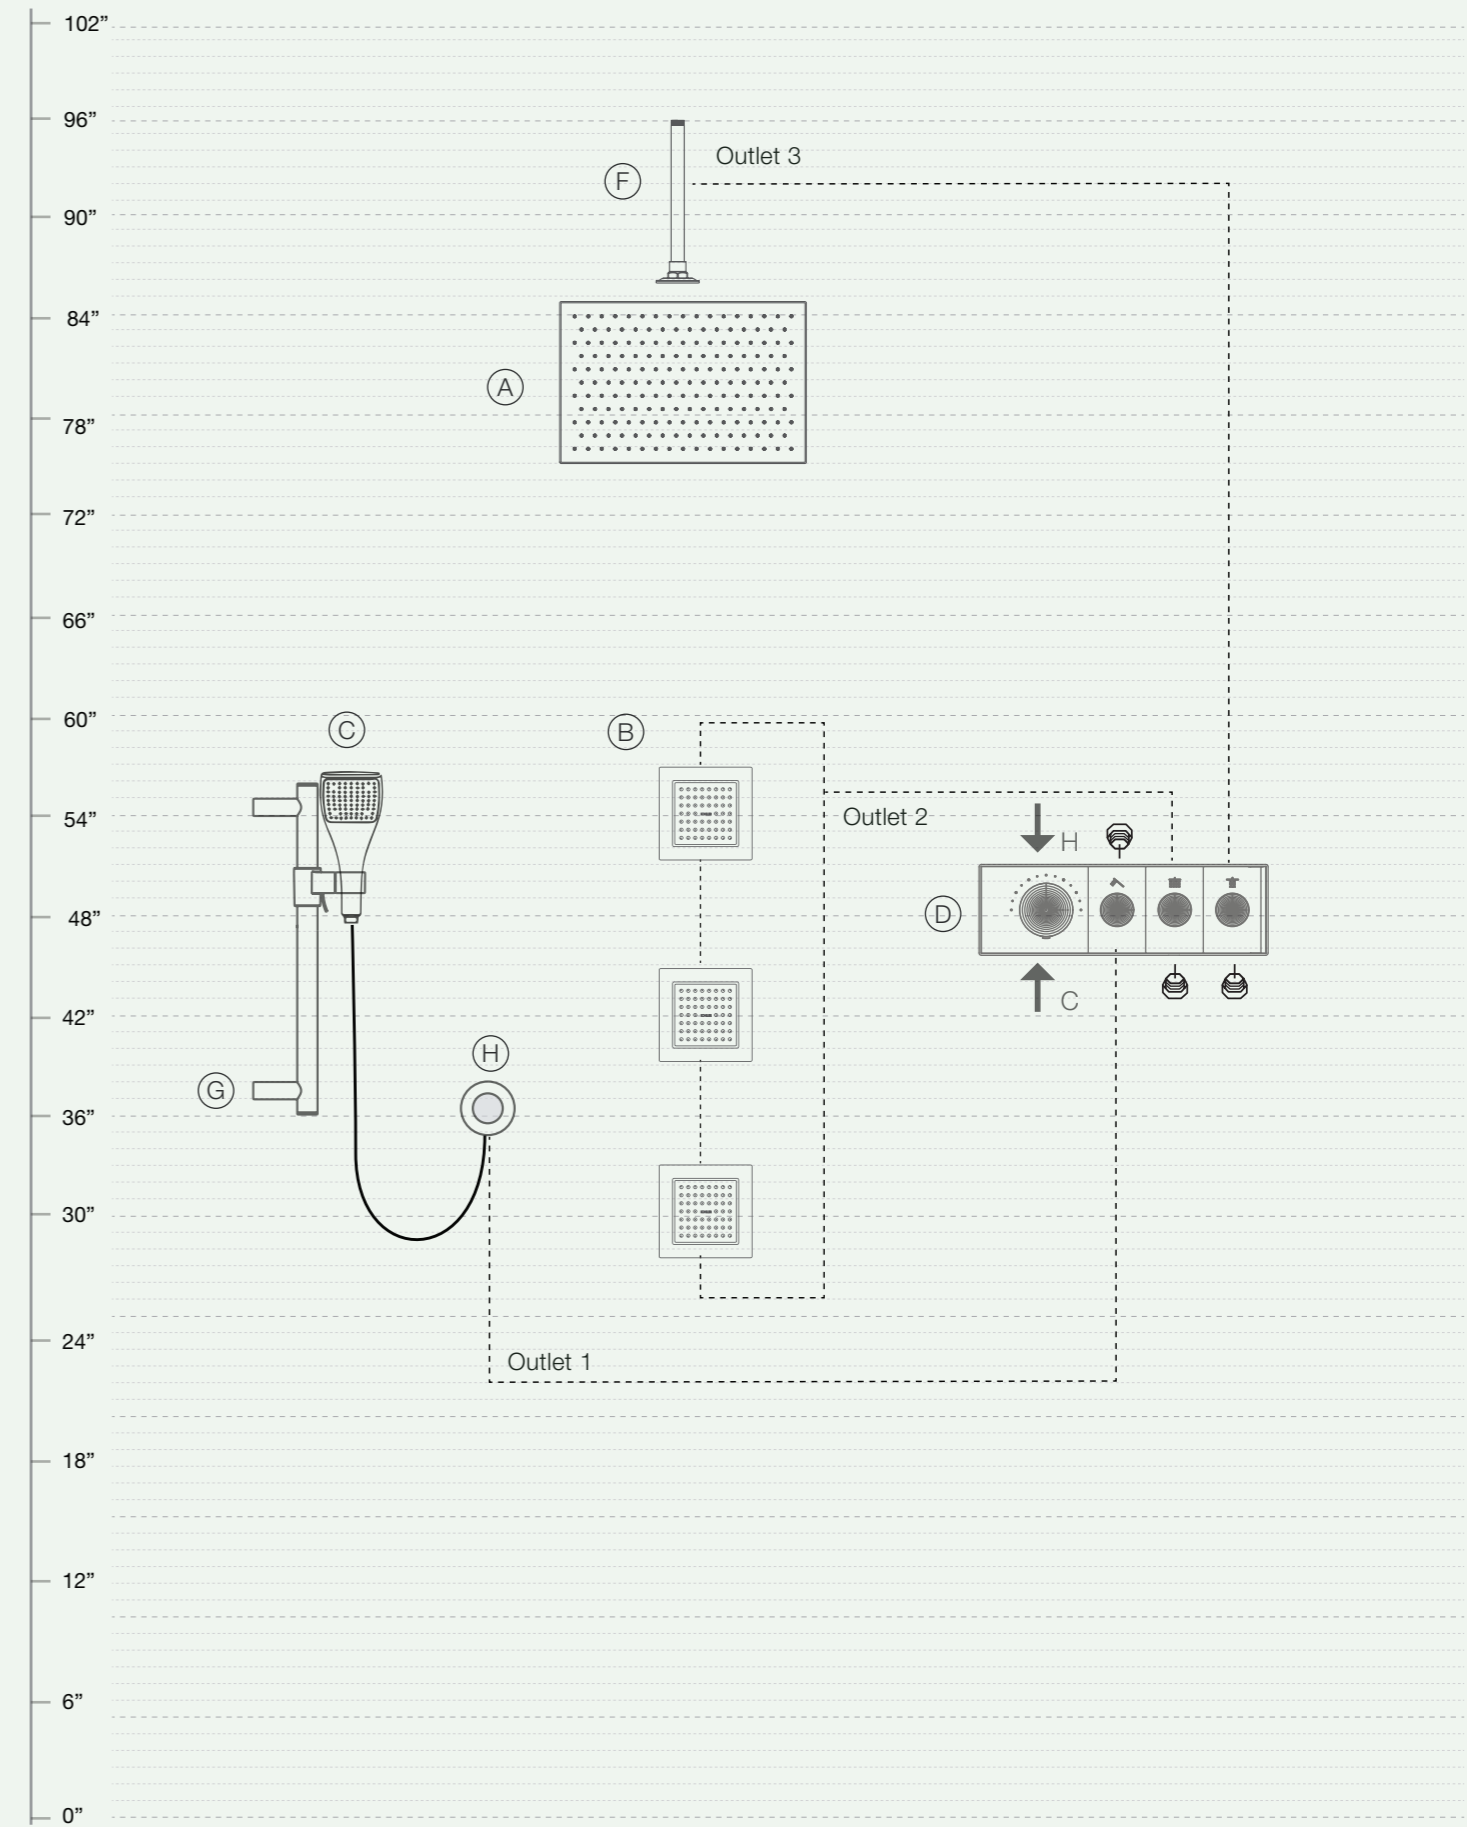

Installation Guide

- The heights are taken from above the finished floor.
- Body Jets height is optimized for users between 5 feet and 5'6". Additional inches can be added as required.