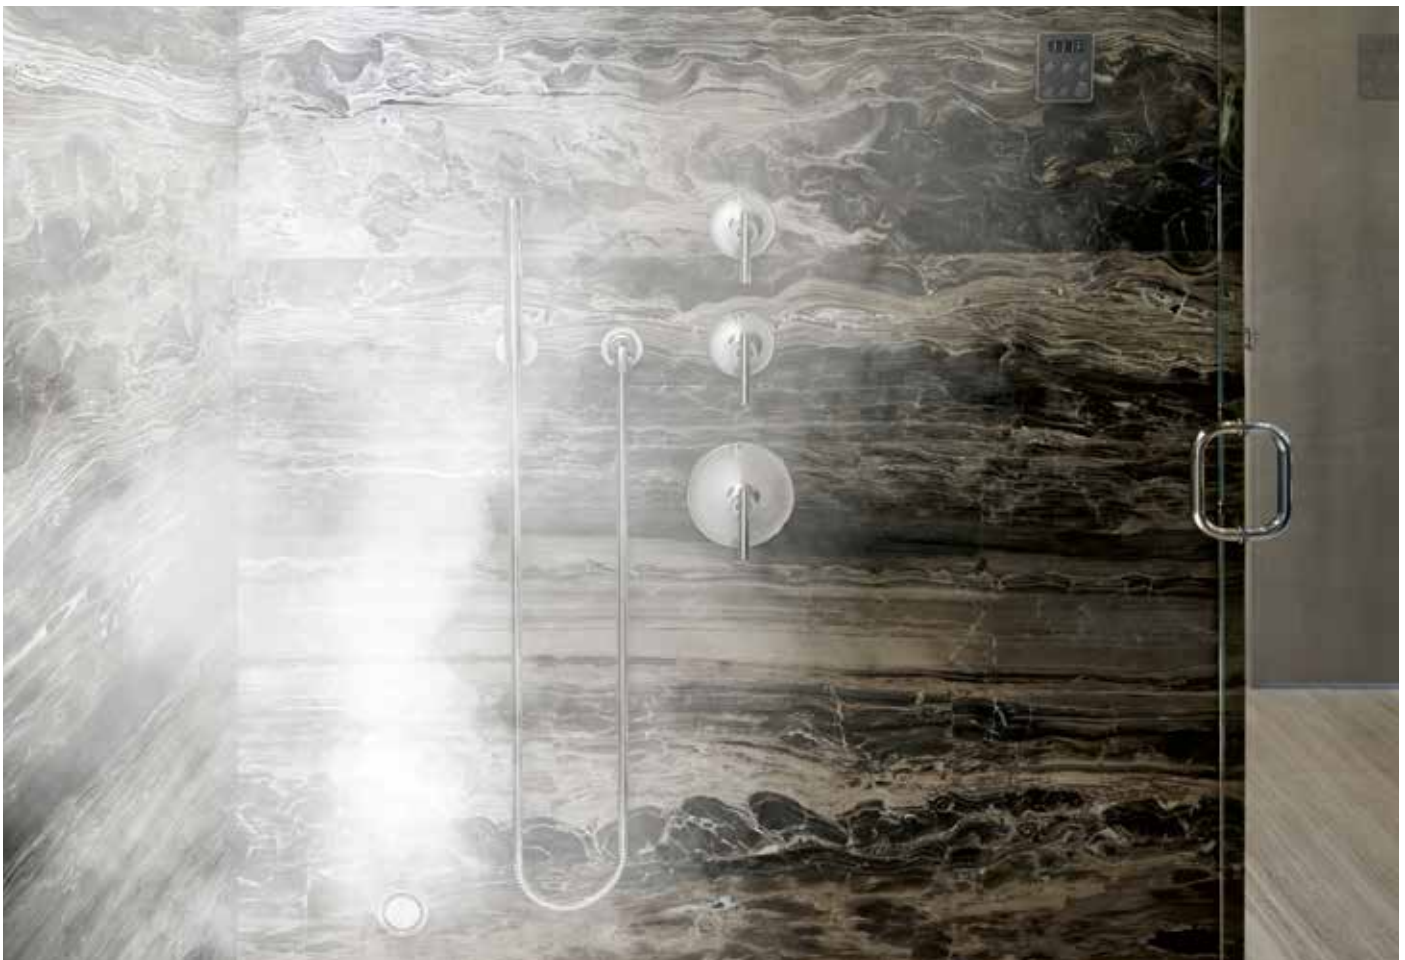

ACCESSORIES

MODEL	DESCRIPTION	CODE	SIZE	MRP
	Steam roof with connectors	K-701045IN-SHP		MRP ₹ 64,900.00 (incl of all taxes)
	900 linear floor drain in polished chrome	K-97739T-NA		MRP ₹ 17,500.00 (incl of all taxes)
	600 linear floor drain in polished chrome	K-97741T-NA		MRP ₹ 13,000.00 (incl of all taxes)
	Shower seat	K-20526IN-0		MRP ₹ 12,000.00 (incl of all taxes)
	Hidden linear floor drain in polished chrome	K-75423IN-CP		MRP ₹ 8,000.00 (incl of all taxes)
	Hidden square floor drain in polished chrome	K-75422IN-CP		MRP ₹ 3,500.00 (incl of all taxes)