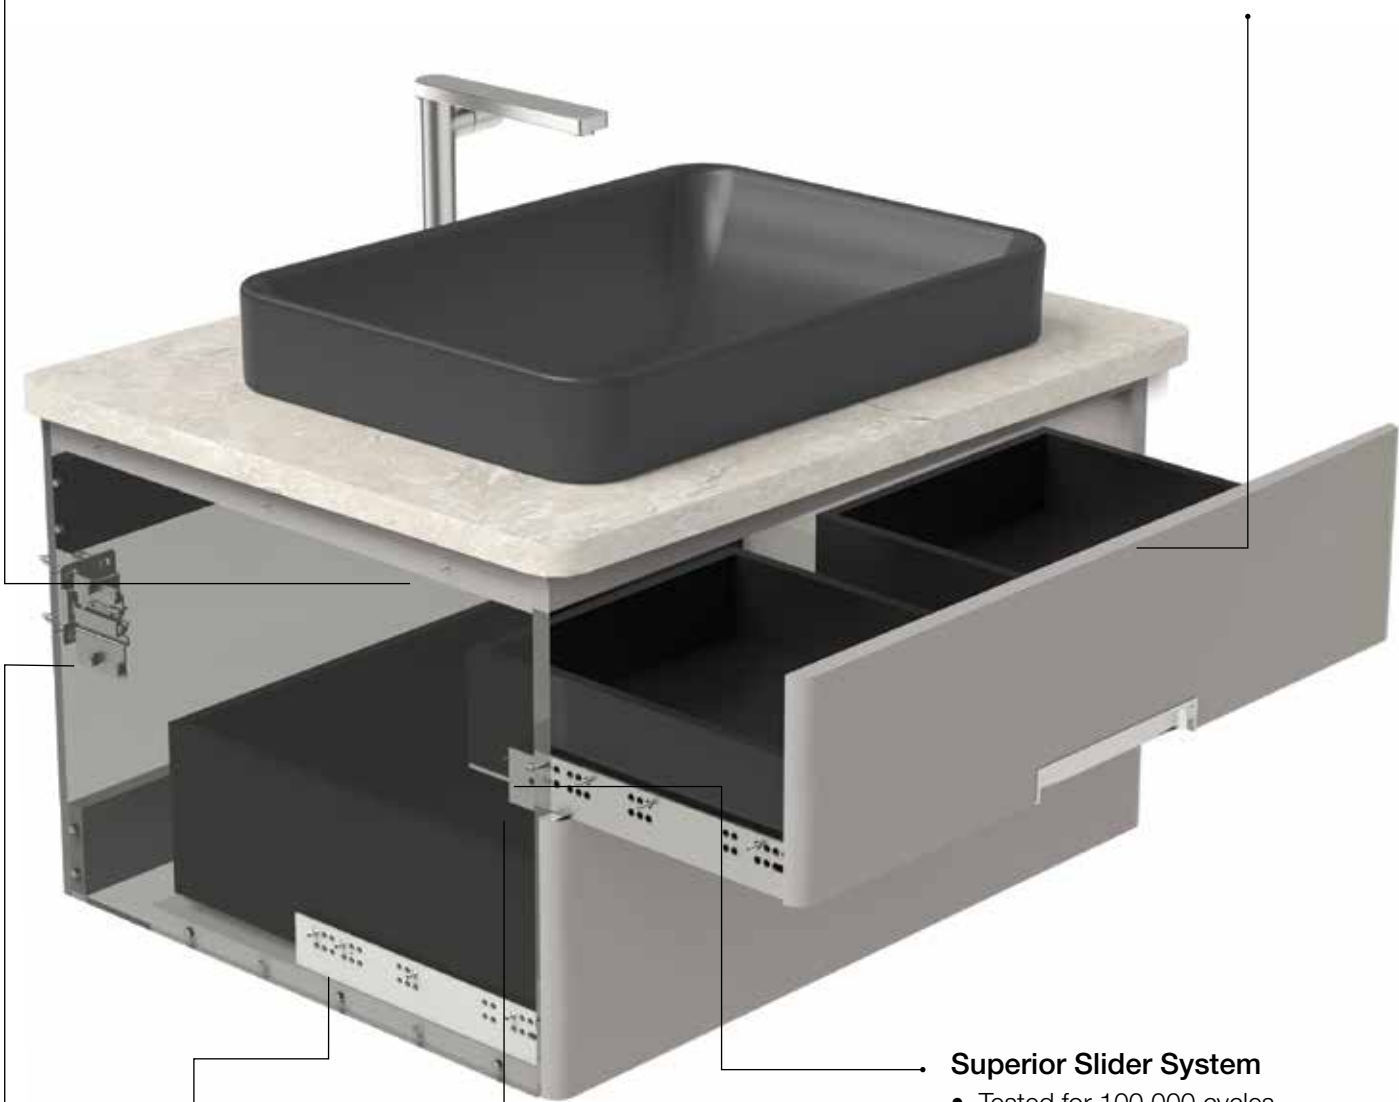

Grooming Station

- Accessory trays with well-defined compartments
- Removable structure

High Moisture Resistant Wood

- Tested to perform well at extreme temperatures ranging from - 20°C to 50°C
- Termite & Borer resistant
- Anti-Fungal